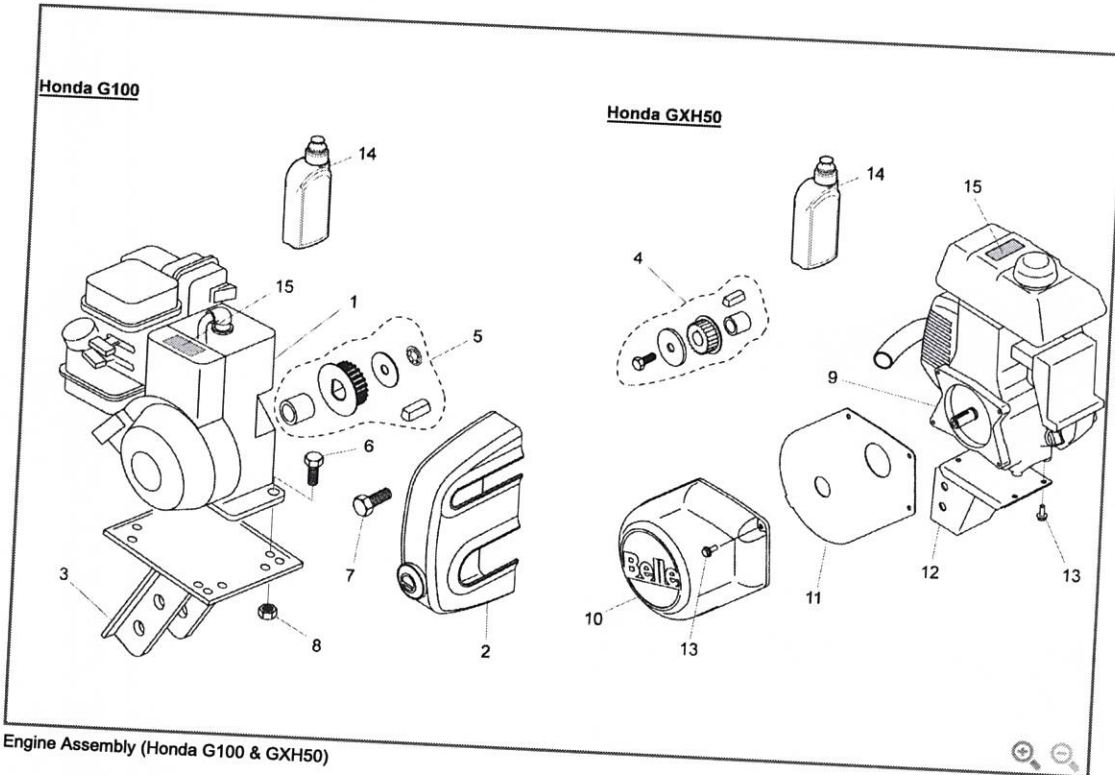

Honda Engines G100 & GXH50

Engine Assembly (Honda G100 & GXH50)

ID	StockCode	Description	Price	Suggested Qty	
1	MS15	Mini Honda Petrol Engine	POA	1	Contact Us
2	900/99927	Belt Guard	€9.41	1	☐ 0 ☐ Add
3	900/33200	Engine Deck Wa (honda)	€10.82	1	☐ 0 ☐ Add
4	900/36400	Kit Honda GXh50 Engine Pulley	€6.25	1	☐ 0 ☐ Add
5	900/32600	Engine Pulley Kit (honda)	€10.22	1	☐ 0 ☐ Add
6	7/8008	Screw Set M8x16mm Hts Bzp	€0.10	4	☐ 0 ☐ Add
7	7/10002	Screw-10x3/8"self-tap Hex Bzp	€0.02	2	☐ 0 ☐ Add
8	8/8001	Nut - M8 Bzp	€0.12	4	☐ 0 ☐ Add
9	20/0037	Engine Honda GXh50u Qxb4	€461.23	1	☐ 0 ☐ Add
10	900/99935	Cover GXh50 Belt Guard	€8.28	1	☐ 0 ☐ Add
11	900/99934	Plate Belt Guard	€3.91	1	☐ 0 ☐ Add
12	900/35300	Engine Deck Wa (honda GXh50)	€12.65	1	☐ 0 ☐ Add
13	7/6034	Screw Set M6 X 16 Flanged	€0.31	4	☐ 0 ☐ Add
14	92/00002	Oil 500ml Bottle (10w 30)	€7.55	1	☐ 0 ☐ Add
15	800/21320	Decal Hot Parts Euro1	€0.47	1	☐ 0 ☐ Add
15	800/21323	Hot Parts Decal Euro 3	POA	1	☐ 0 ☐ Add
15	800/21322	Decal Hot Parts UI	€1.11	1	☐ 0 ☐ Add

[Update All](#)