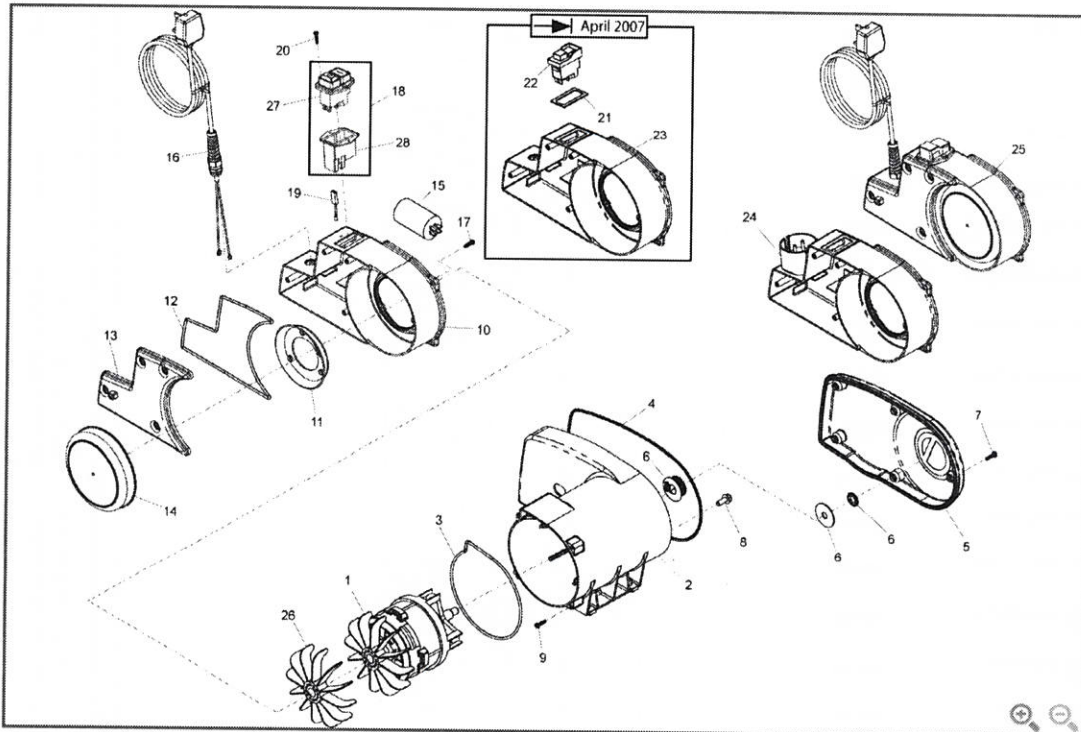

Motor Assembly (From April 02)

ID	StockCode	Description	Price	Suggested Qty				
1	900/30300	Motor Kit 110v 50hz Cee17 110v, 50Hz	€164.16	1	☐	0	☐	Add
1	900/30100	Motor Kit 230v 50hz Cee17 230v, 50Hz	€139.10	1	☐	0	☐	Add
1	900/37400	Kit Motor Assy 415v 50hz Bro1 415v, 50Hz	€61.28	1	☐	0	☐	Add
2	900/41201	Motor Housing	€10.99	1	☐	0	☐	Add
3	900/99908	Seal Switch Housing	€1.29	1	☐	0	☐	Add
4	900/99907	Seal Belt Guard	€1.67	1	☐	0	☐	Add
5	900/41203	Cap Belt Cover	€3.41	1	☐	0	☐	Add
6	900/29900	Electric Pulley Kit	€3.68	1	☐	0	☐	Add
7	7/5017	Screw 5.5 X 25 Plasfast	€0.16	5	☐	0	☐	Add
8	7/8037	Screw Set Flanged M8 X 20 Bzp	€0.18	4	☐	0	☐	Add
9	7/5016	Screw 5.5 X 16 Plasfast Now use 7/5019	POA	4				Contact Us
10	900/33850	Switch Housing Glanded Now Use 900/41202	POA	1				Contact Us
10	900/41202	Switch Housing Gland + Tp02	€5.29	1	☐	0	☐	Add
10	900/41202	Switch Housing Gland + Tp02	€5.29	1	☐	0	☐	Add
11	901/99915	Shield Motor Cover Inner	€2.59	1	☐	0	☐	Add
12	900/99909	Seal Switch Cover	€1.38	1	☐	0	☐	Add
13	900/41204	Cap Switch Cover	€1.46	1	☐	0	☐	Add
14	901/99916	Shield Motor Cover Outer	€13.45	1	☐	0	☐	Add