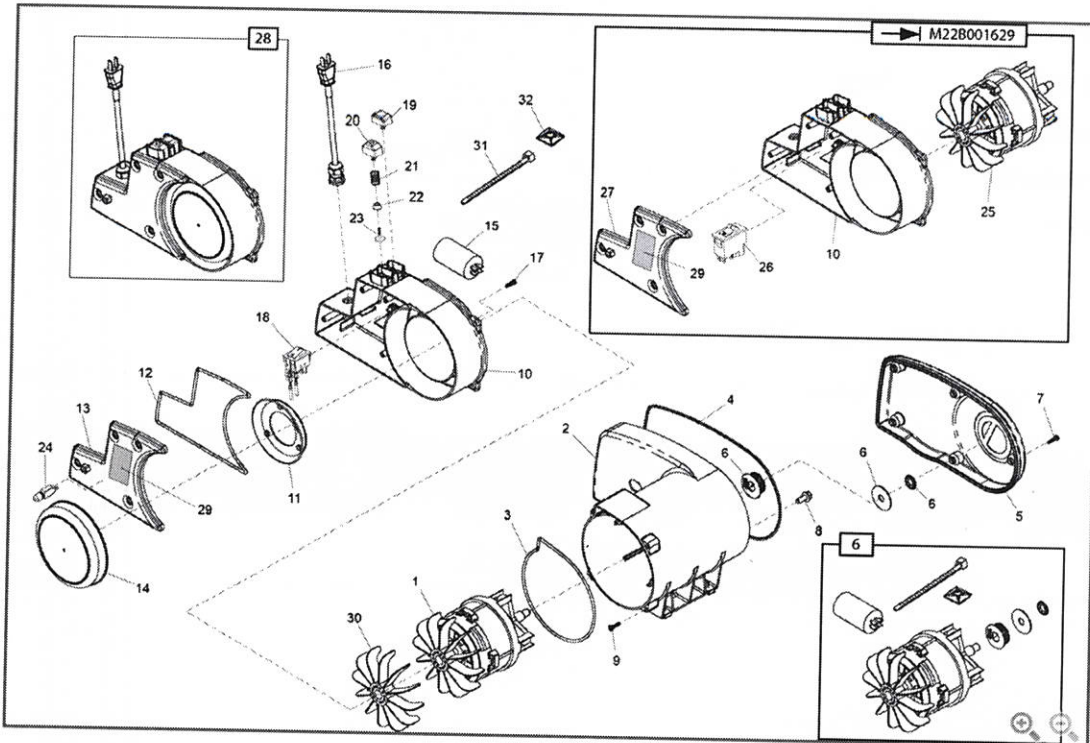

Motor Assembly (UL)

ID	StockCode	Description	Price	Suggested Qty				
1	900/37300	Kit Motor Assy 115v 60hz	€122.22	1	☐	0	☐	Add
2	900/27401	Motor Housing - UI	€16.00	1	☐	0	☐	Add
3	900/99908	Seal Switch Housing	€1.29	1	☐	0	☐	Add
4	900/99907	Seal Belt Guard	€1.67	1	☐	0	☐	Add
5	900/27403	Cap Belt Cover - UI	€3.41	1	☐	0	☐	Add
6	900/29900	Electric Pulley Kit	€3.68	1	☐	0	☐	Add
7	7/5017	Screw 5.5 X 25 Plasfast	€0.16	5	☐	0	☐	Add
8	7/8037	Screw Set Flanged M8 X 20 Bzp	€0.18	4	☐	0	☐	Add
9	7/5016	Screw 5.5 X 16 Plasfast Now use 7/5019	POA	4	Contact Us			
10	900/27402	Switch Housing - UI	€31.79	1	☐	0	☐	Add
11	901/99941	Shield Motor Cover Inner - UI	€7.32	1	☐	0	☐	Add
12	900/99909	Seal Switch Cover	€1.38	1	☐	0	☐	Add
13	900/27406	Cover Switch UI (manual Reset)	€8.32	1	☐	0	☐	Add
14	901/99942	Shield Motor Cover Outer - UI	€18.16	1	☐	0	☐	Add
15	70/0136	Capacitor 110 Uf UI 110volt	€14.70	1	☐	0	☐	Add
16	900/29600	Cable Glanded Us Plug (1500mm)	€10.12	1	☐	0	☐	Add
17	7/0008	Screw 3.9 X 19 S/tap Pozipan	€0.08	3	☐	0	☐	Add
18	CMS27	White On/off 240v Switch	€8.91	1	☐	0	☐	Add
19	70/0156	Green Switch 'on'	€2.63	1	☐	0	☐	Add