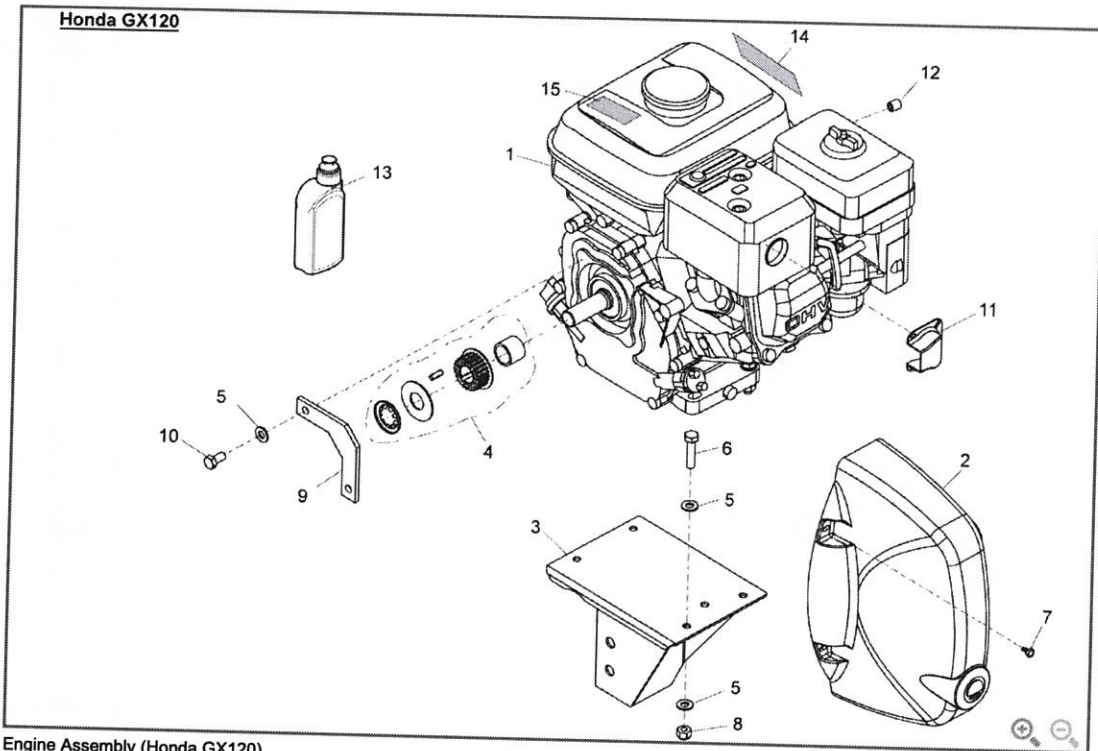

Honda GX120

Engine Assembly (Honda GX120)

ID	StockCode	Description	Price	Suggested Qty				
1	20/0038	Engine Honda GX120 Ut1 Qx4	€488.80	1	☐	0	☐	Add
2	900/99927	Belt Guard	€9.41	1	☐	0	☐	Add
3	900/40400	Engine Deck Wa (Vanguard)	€25.21	1	☐	0	☐	Add
3	900/40400G2	Engine Deck Wa Green2	POA	1	Contact Us			
4	900/31000	Engine Pulley Kit	€10.40	1	☐	0	☐	Add
5	4/8006	Washer M8	€0.16	10	☐	0	☐	Add
6	9/8003	Bolt - M8 X 35 Hts/bzp	€0.20	4	☐	0	☐	Add
7	7/10002	Screw-10x3/8*self-tap Hex Bzp	€0.02	2	☐	0	☐	Add
8	8/8008	Nut M8 Nyloc Bzp	€0.08	4	☐	0	☐	Add
9	900/99944	Plate Guard	€1.53	1	☐	0	☐	Add
9	900/99944G2	Plate Guard Green2	POA	1	Contact Us			
10	9/0002	Bolt - 5/16 X 5/8 Unf	€0.25	2	☐	0	☐	Add
11	21/0236	Exhaust Deflector	€5.94	1	☐	0	☐	Add
12	900/99945	Boss Fixed Engine Rev	€2.36	1	☐	0	☐	Add
13	92/00002	Oil 500ml Bottle (10w 30)	€7.55	1	☐	0	☐	Add
14	800/99743	On-off Decal Honda Engine	€3.85	1	☐	0	☐	Add
15	800/21320	Decal Hot Parts Euro1	€0.47	1	☐	0	☐	Add