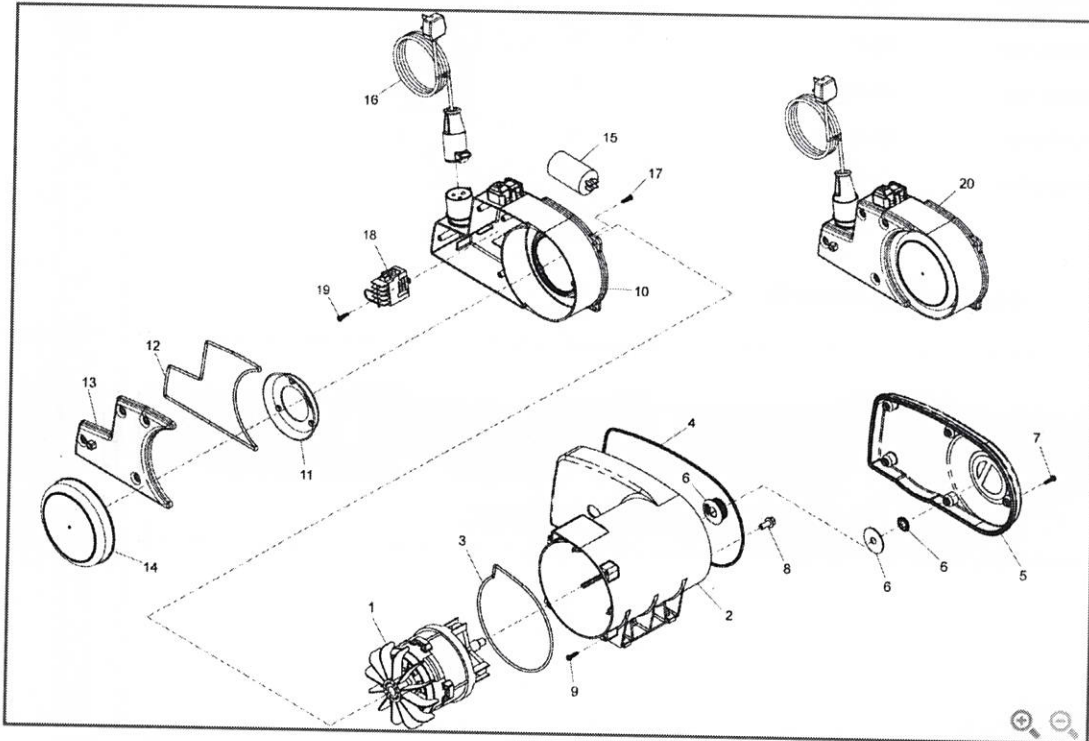

Motor Assembly (Up To April 02)

ID	StockCode	Description	Price	Suggested Qty				
1	900/30300	Motor Kit 110v 50hz Cee17	€164.16	1	☐	0	☐	Add
1	900/30100	Motor Kit 230v 50hz Cee17	€139.10	1	☐	0	☐	Add
1	900/37400	Kit Motor Assy 415v 50hz Bro1	€61.28	1	☐	0	☐	Add
2	900/41201	Motor Housing	€10.99	1	☐	0	☐	Add
3	900/99908	Seal Switch Housing	€1.29	1	☐	0	☐	Add
4	900/99907	Seal Belt Guard	€1.67	1	☐	0	☐	Add
5	900/41203	Cap Belt Cover	€3.41	1	☐	0	☐	Add
6	900/29900	Electric Pulley Kit	€3.68	1	☐	0	☐	Add
7	7/5017	Screw 5.5 X 25 Plasfast	€0.16	5	☐	0	☐	Add
8	7/8037	Screw Set Flanged M8 X 20 Bzp	€0.18	4	☐	0	☐	Add
9	7/5019	Screw M5x19 Lg Polymate	€0.16	4	☐	0	☐	Add
10	900/26102	Switch Housing	€12.81	1	☐	0	☐	Add
10	900/27402	Switch Housing - UI	€31.79	1	☐	0	☐	Add
11	901/99915	Shield Motor Cover Inner	€2.59	1	☐	0	☐	Add
12	900/99909	Seal Switch Cover	€1.38	1	☐	0	☐	Add
13	900/41204	Cap Switch Cover	€1.46	1	☐	0	☐	Add
14	901/99916	Shield Motor Cover Outer	€13.45	1	☐	0	☐	Add
15	70/0135	Capacitor 25uf 230volt	€18.28	1	☐	0	☐	Add