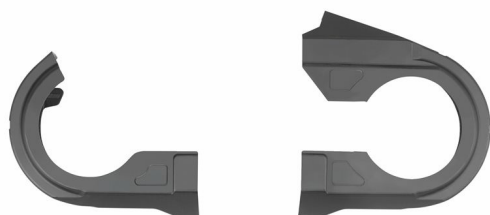

Bandsaw Cover S | Bandsaw covers

- Safety - Protects user from injuries by preventing any access to the blade
- Jobsite Armor™ durability - Proprietary composite material and crush zone barriers absorb impacts and protect the tool
- Protection from debris - Covers protect the blade track and the pulley wheels from debris entering the tool and affecting overall performance
- Tool-free installation and removal within second
- Extends life of blade by protecting it from external objects