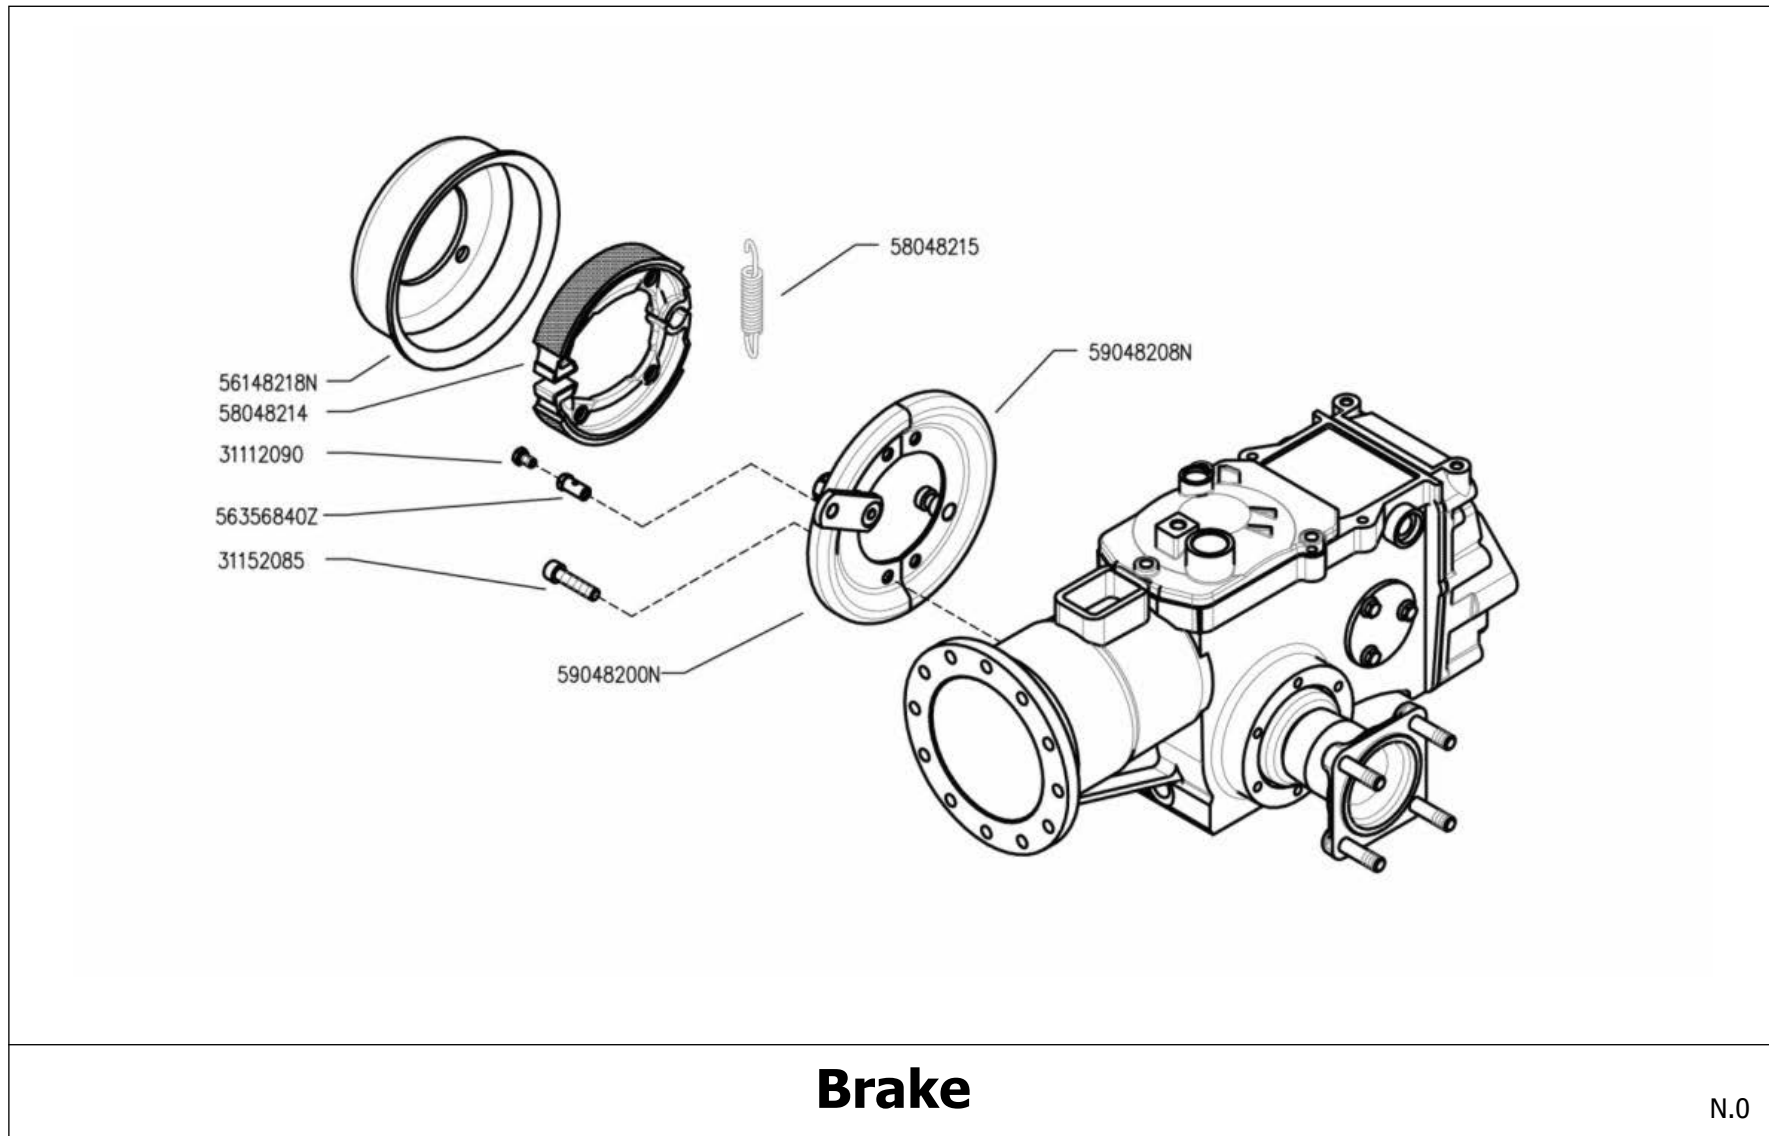

C8 Rotavator (BCS 710 + 52cm rotavator)

C8 Rotavator (BCS 710 + 52cm rotavator)

C8 Rotavator (BCS 710 + 52cm rotavator)

C8 Rotavator (BCS 710 + 52cm rotavator)

C8 Rotavator (BCS 710 + 52cm rotavator)

	A	B	C	D
4.00 - 8"	39114008	39414008	58043250	92243686 (kg.10)