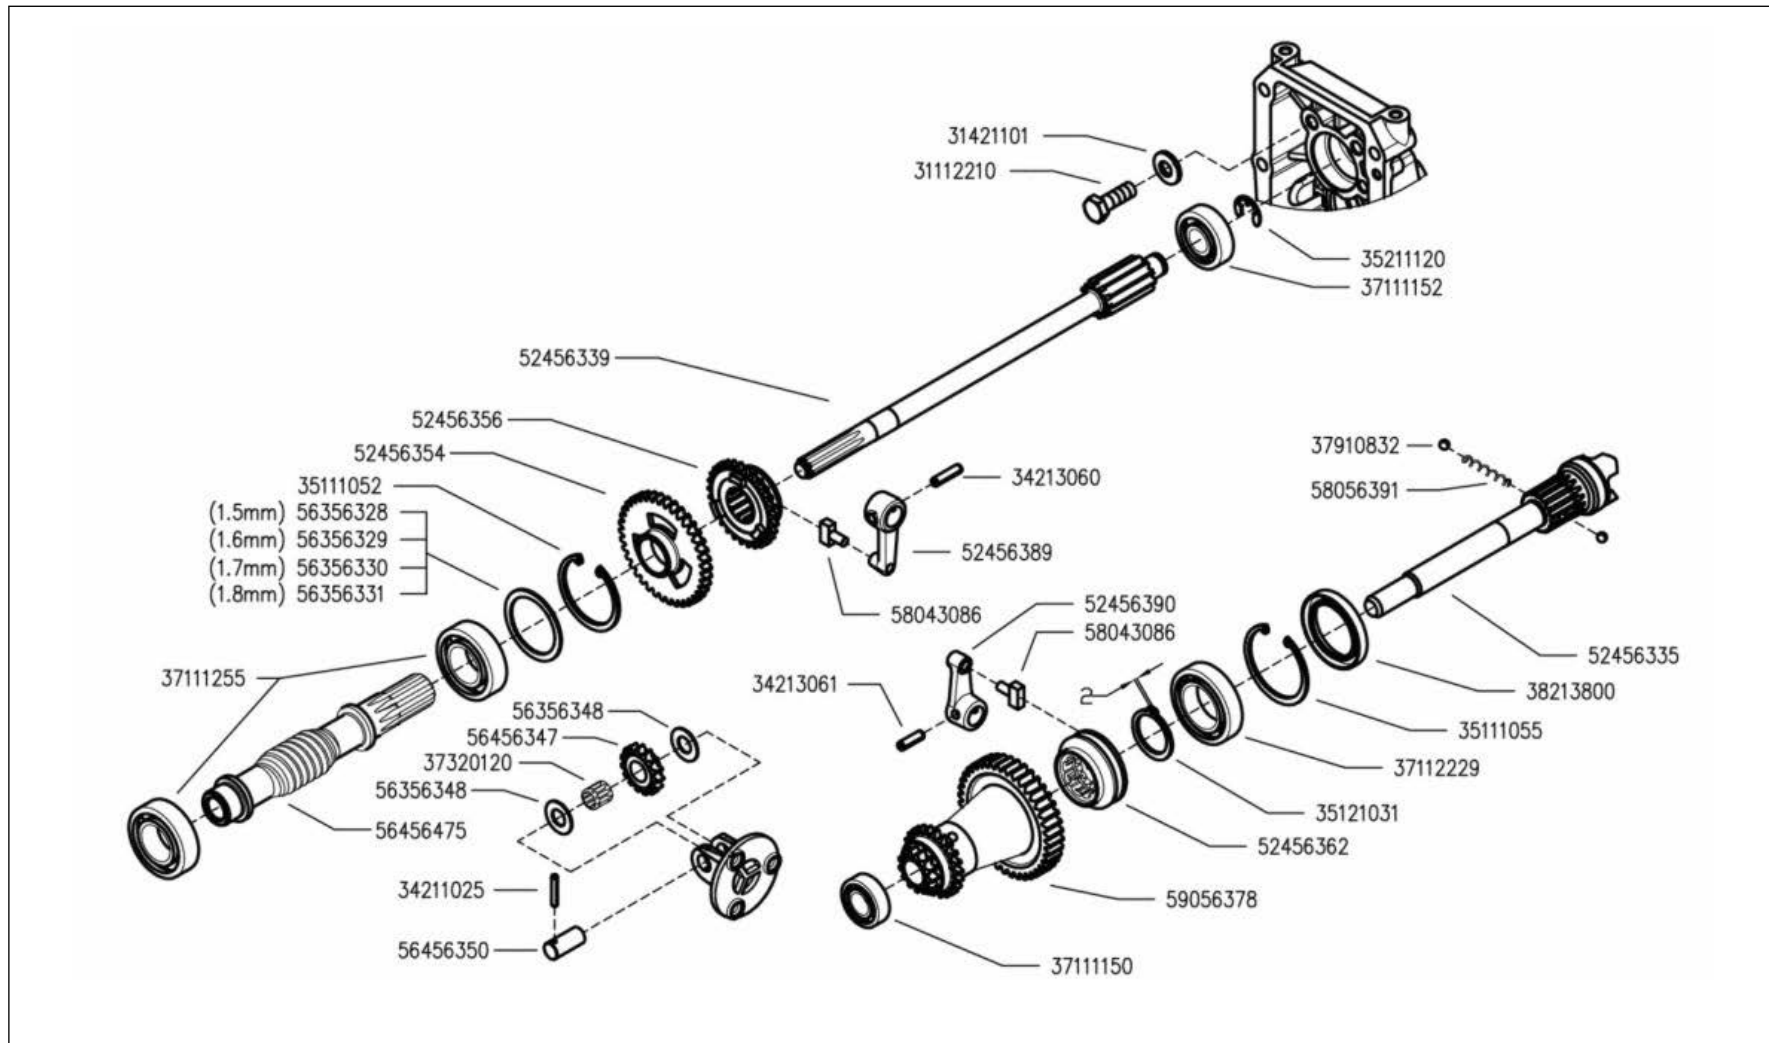

C8 ROTAVATOR

**BCS 710 Two Wheel Tractor & 52cm rotavator
with PowerSafe® Clutch**

Manufactured by BCS s.p.a.

PARTS DIAGRAMS

Tracmaster Ltd | Sovereign Centre | Victoria Road | Burgess Hill | RH15 9LR | UK

Tel: +44 (0)1444 247689 | F: +44 (0)1444 871612 | www.tracmaster.co.uk | spares@tracmaster.co.uk

C8 Rotavator (BCS 710 + 52cm rotavator)

TABLE OF CONTENTS

Page 3	PowerSafe® Filter Unit
Page 4	Gearbox
Page 5	Gears
Page 6	Wheel Axle
Page 7	Steering Column
Page 8	Handlebar
Page 9	Handlebar Controls
Page 10	Controls
Page 11	Brake
Page 12	Wheels
Page 13	Rotavator Controls
Page 14	Rotavator Tines
Page 15	Rotavator Cover
Page 16	Safety Stickers
Page 17	Machine Stickers

C8 Rotavator (BCS 710 + 52cm rotavator)

C8 Rotavator (BCS 710 + 52cm rotavator)

C8 Rotavator (BCS 710 + 52cm rotavator)

Gears

H.O

C8 Rotavator (BCS 710 + 52cm rotavator)

C8 Rotavator (BCS 710 + 52cm rotavator)

C8 Rotavator (BCS 710 + 52cm rotavator)

C8 Rotavator (BCS 710 + 52cm rotavator)

C8 Rotavator (BCS 710 + 52cm rotavator)

C8 Rotavator (BCS 710 + 52cm rotavator)

C8 Rotavator (BCS 710 + 52cm rotavator)

	A	B	C	D
4.00 - 8"	39114008	39414008	58043250	92243686 (kg.10)