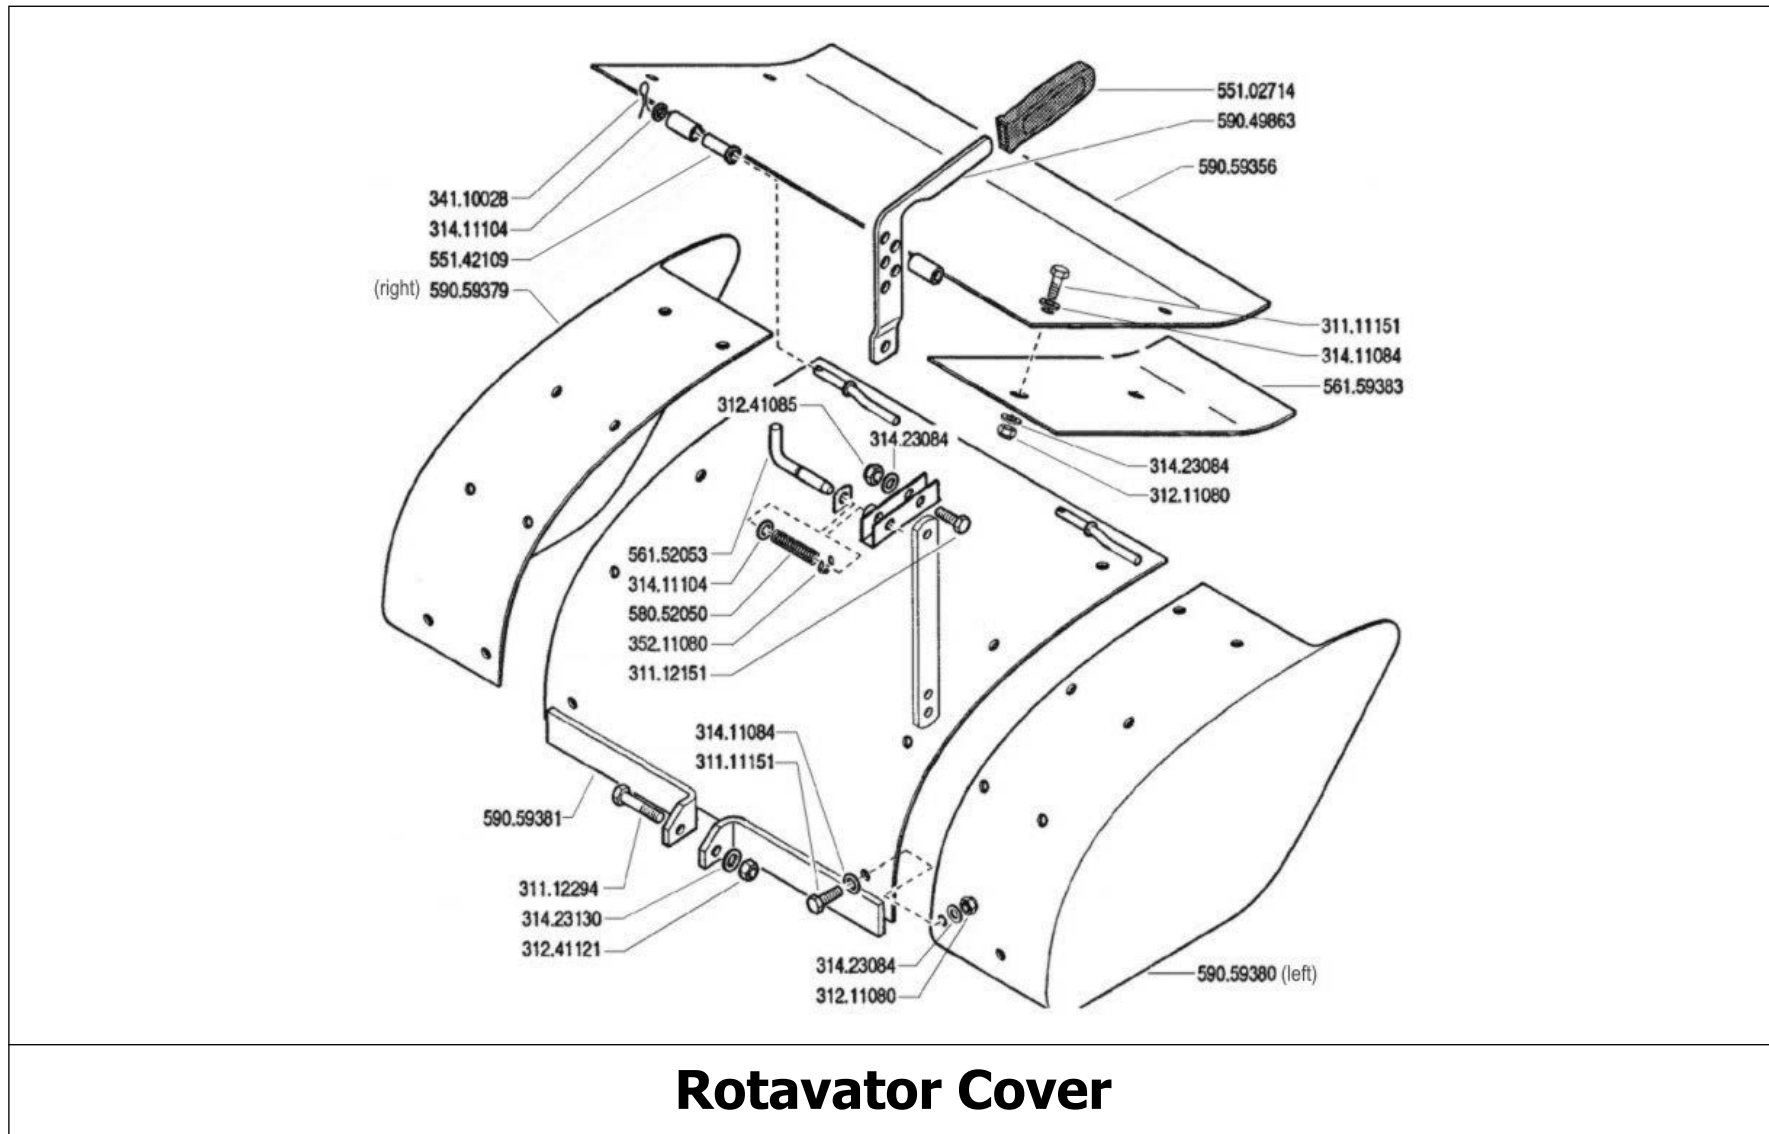

C8 Rotavator (BCS 710 + 52cm rotavator)

C8 Rotavator (BCS 710 + 52cm rotavator)

C8 Rotavator (BCS 710 + 52cm rotavator)

C8 Rotavator (BCS 710 + 52cm rotavator)

C8 Rotavator (BCS 710 + 52cm rotavator)

	A	B	C	D
4.00 - 8"	39114008	39414008	58043250	92243686 (kg.10)

Wheels

P.1

C8 Rotavator (BCS 710 + 52cm rotavator)

C8 Rotavator (BCS 710 + 52cm rotavator)

C8 Rotavator (BCS 710 + 52cm rotavator)

C8 Rotavator (BCS 710 + 52cm rotavator)

Safety Stickers

R.0

C8 Rotavator (BCS 710 + 52cm rotavator)