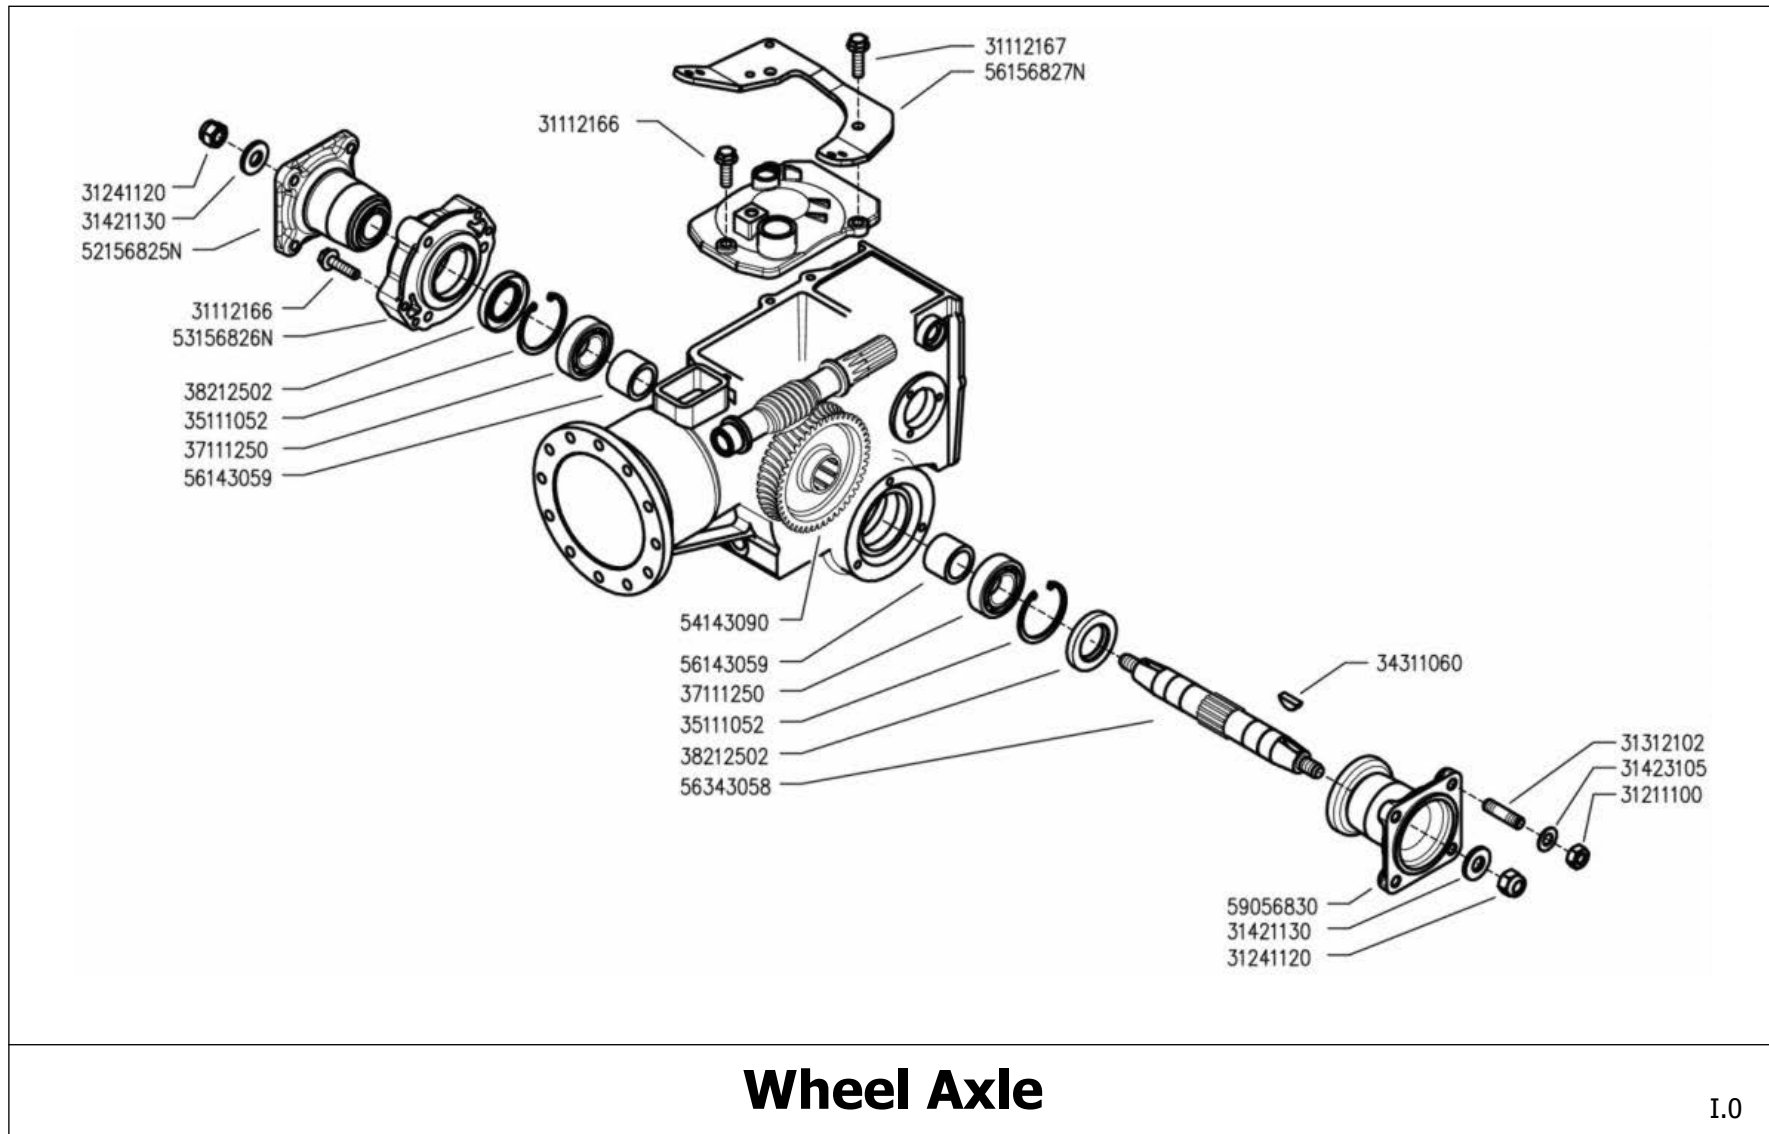

C8 ROTAVATOR

**BCS 710 Two Wheel Tractor & 52cm rotavator
with PowerSafe® Clutch**

Manufactured by BCS s.p.a.

PARTS DIAGRAMS

Tracmaster Ltd | Sovereign Centre | Victoria Road | Burgess Hill | RH15 9LR | UK

C8 Rotavator (BCS 710 + 52cm rotavator)

C8 Rotavator (BCS 710 + 52cm rotavator)

C8 Rotavator (BCS 710 + 52cm rotavator)

Gears

H.O

C8 Rotavator (BCS 710 + 52cm rotavator)

C8 Rotavator (BCS 710 + 52cm rotavator)

C8 Rotavator (BCS 710 + 52cm rotavator)

C8 Rotavator (BCS 710 + 52cm rotavator)

C8 Rotavator (BCS 710 + 52cm rotavator)

C8 Rotavator (BCS 710 + 52cm rotavator)

C8 Rotavator (BCS 710 + 52cm rotavator)

	A	B	C	D
4.00 - 8"	39114008	39414008	58043250	92243686 (kg.10)