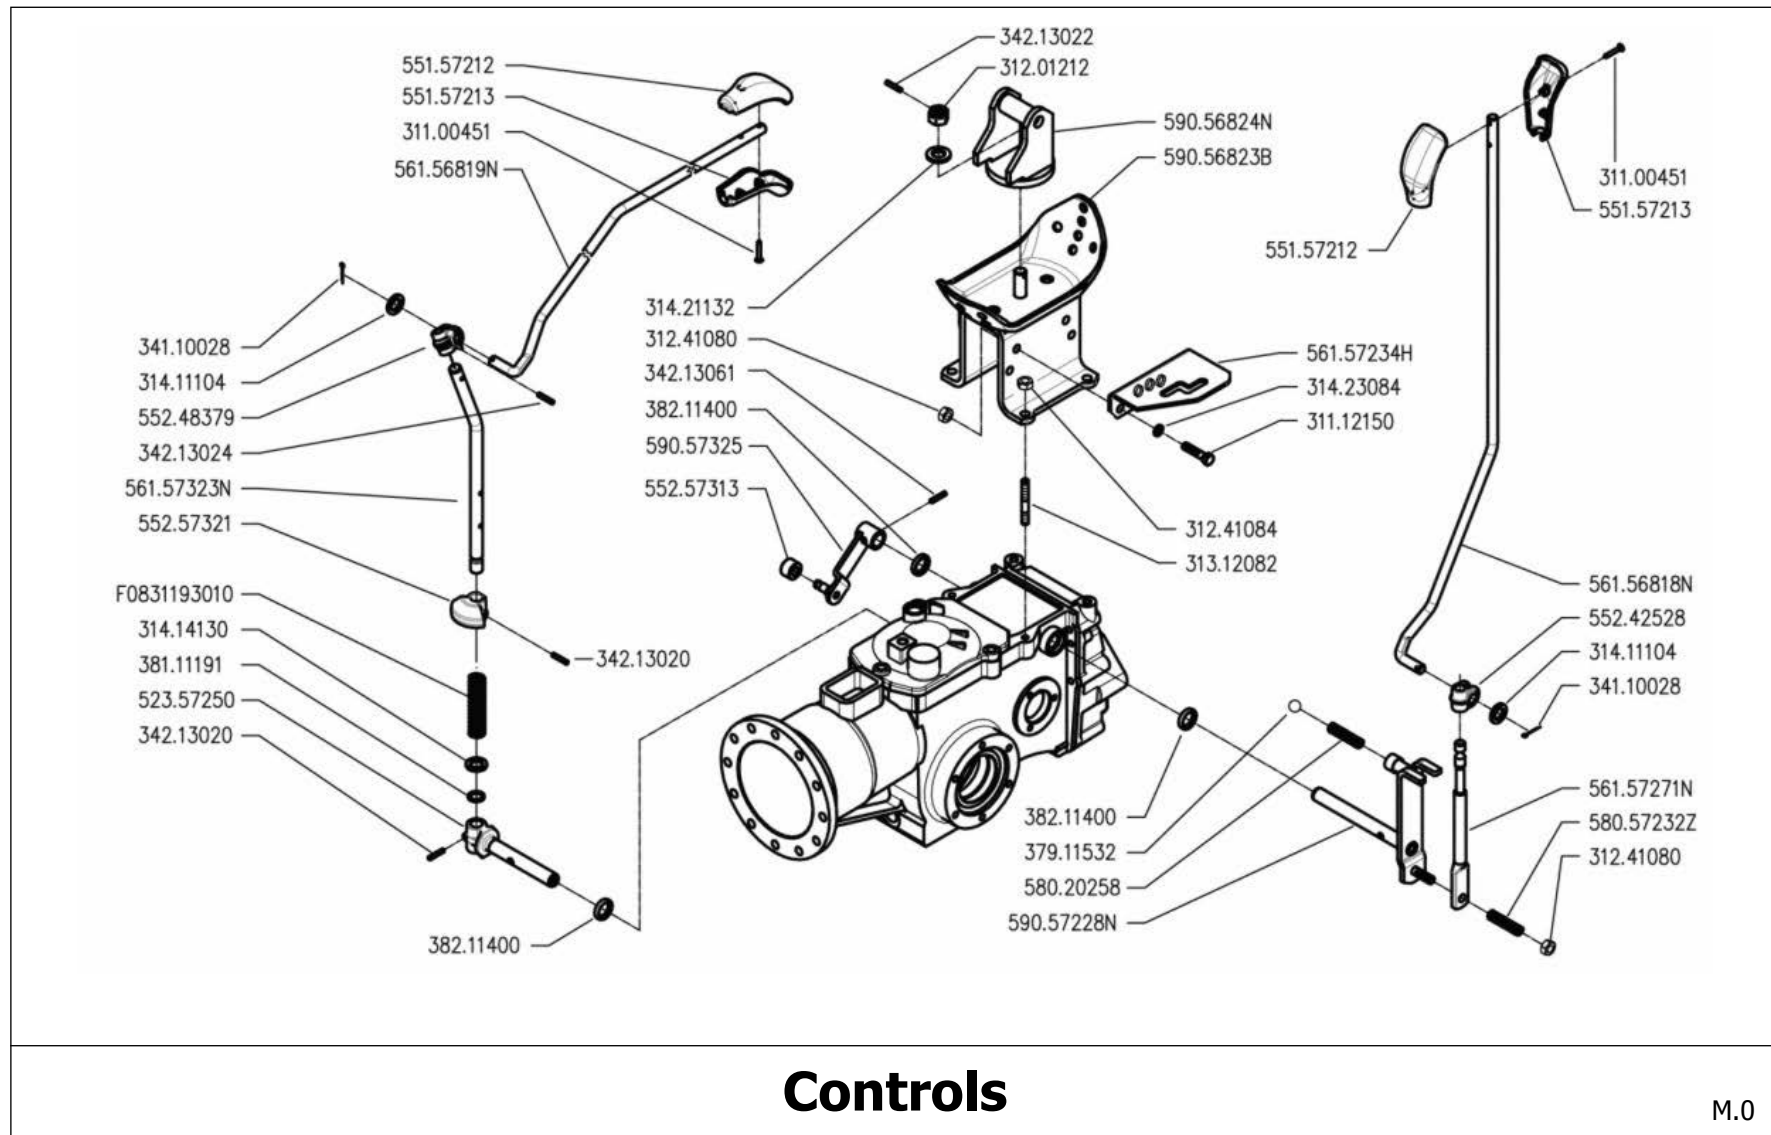

C8 Rotavator (BCS 710 + 52cm rotavator)

C8 Rotavator (BCS 710 + 52cm rotavator)

C8 Rotavator (BCS 710 + 52cm rotavator)

Gears

H.O

C8 Rotavator (BCS 710 + 52cm rotavator)

C8 Rotavator (BCS 710 + 52cm rotavator)

C8 Rotavator (BCS 710 + 52cm rotavator)

C8 Rotavator (BCS 710 + 52cm rotavator)

C8 Rotavator (BCS 710 + 52cm rotavator)

C8 Rotavator (BCS 710 + 52cm rotavator)

C8 Rotavator (BCS 710 + 52cm rotavator)

	A	B	C	D
4.00 - 8"	39114008	39414008	58043250	92243686 (kg.10)