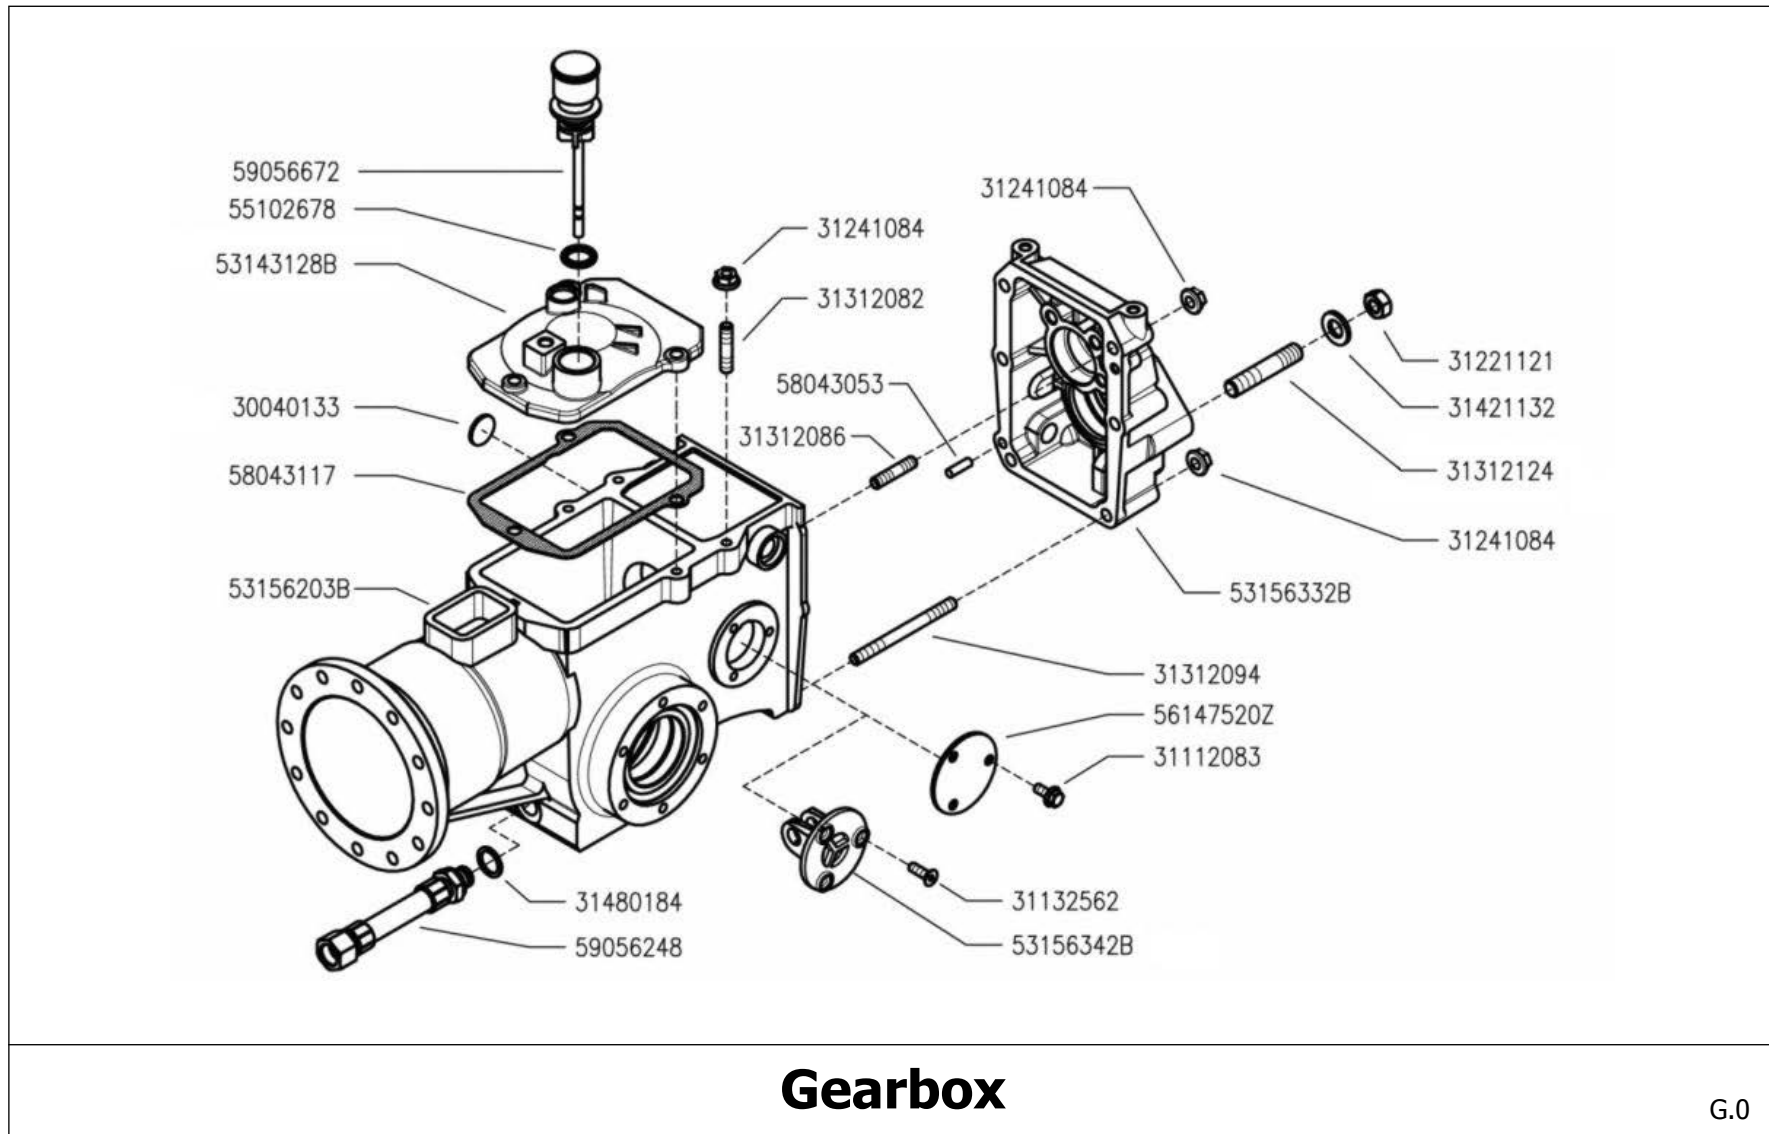

C8 ROTAVATOR

**BCS 710 Two Wheel Tractor & 52cm rotavator
with PowerSafe® Clutch**

Manufactured by BCS s.p.a.

PARTS DIAGRAMS

Tracmaster Ltd | Sovereign Centre | Victoria Road | Burgess Hill | RH15 9LR | UK

Tel: +44 (0)1444 247689 | F: +44 (0)1444 871612 | www.tracmaster.co.uk | spares@tracmaster.co.uk

C8 Rotavator (BCS 710 + 52cm rotavator)

TABLE OF CONTENTS

Page 3	PowerSafe® Filter Unit
Page 4	Gearbox
Page 5	Gears
Page 6	Wheel Axle
Page 7	Steering Column
Page 8	Handlebar
Page 9	Handlebar Controls
Page 10	Controls
Page 11	Brake
Page 12	Wheels
Page 13	Rotavator Controls
Page 14	Rotavator Tines
Page 15	Rotavator Cover
Page 16	Safety Stickers
Page 17	Machine Stickers

C8 Rotavator (BCS 710 + 52cm rotavator)

C8 Rotavator (BCS 710 + 52cm rotavator)

C8 Rotavator (BCS 710 + 52cm rotavator)

Gears

H.O

C8 Rotavator (BCS 710 + 52cm rotavator)

C8 Rotavator (BCS 710 + 52cm rotavator)