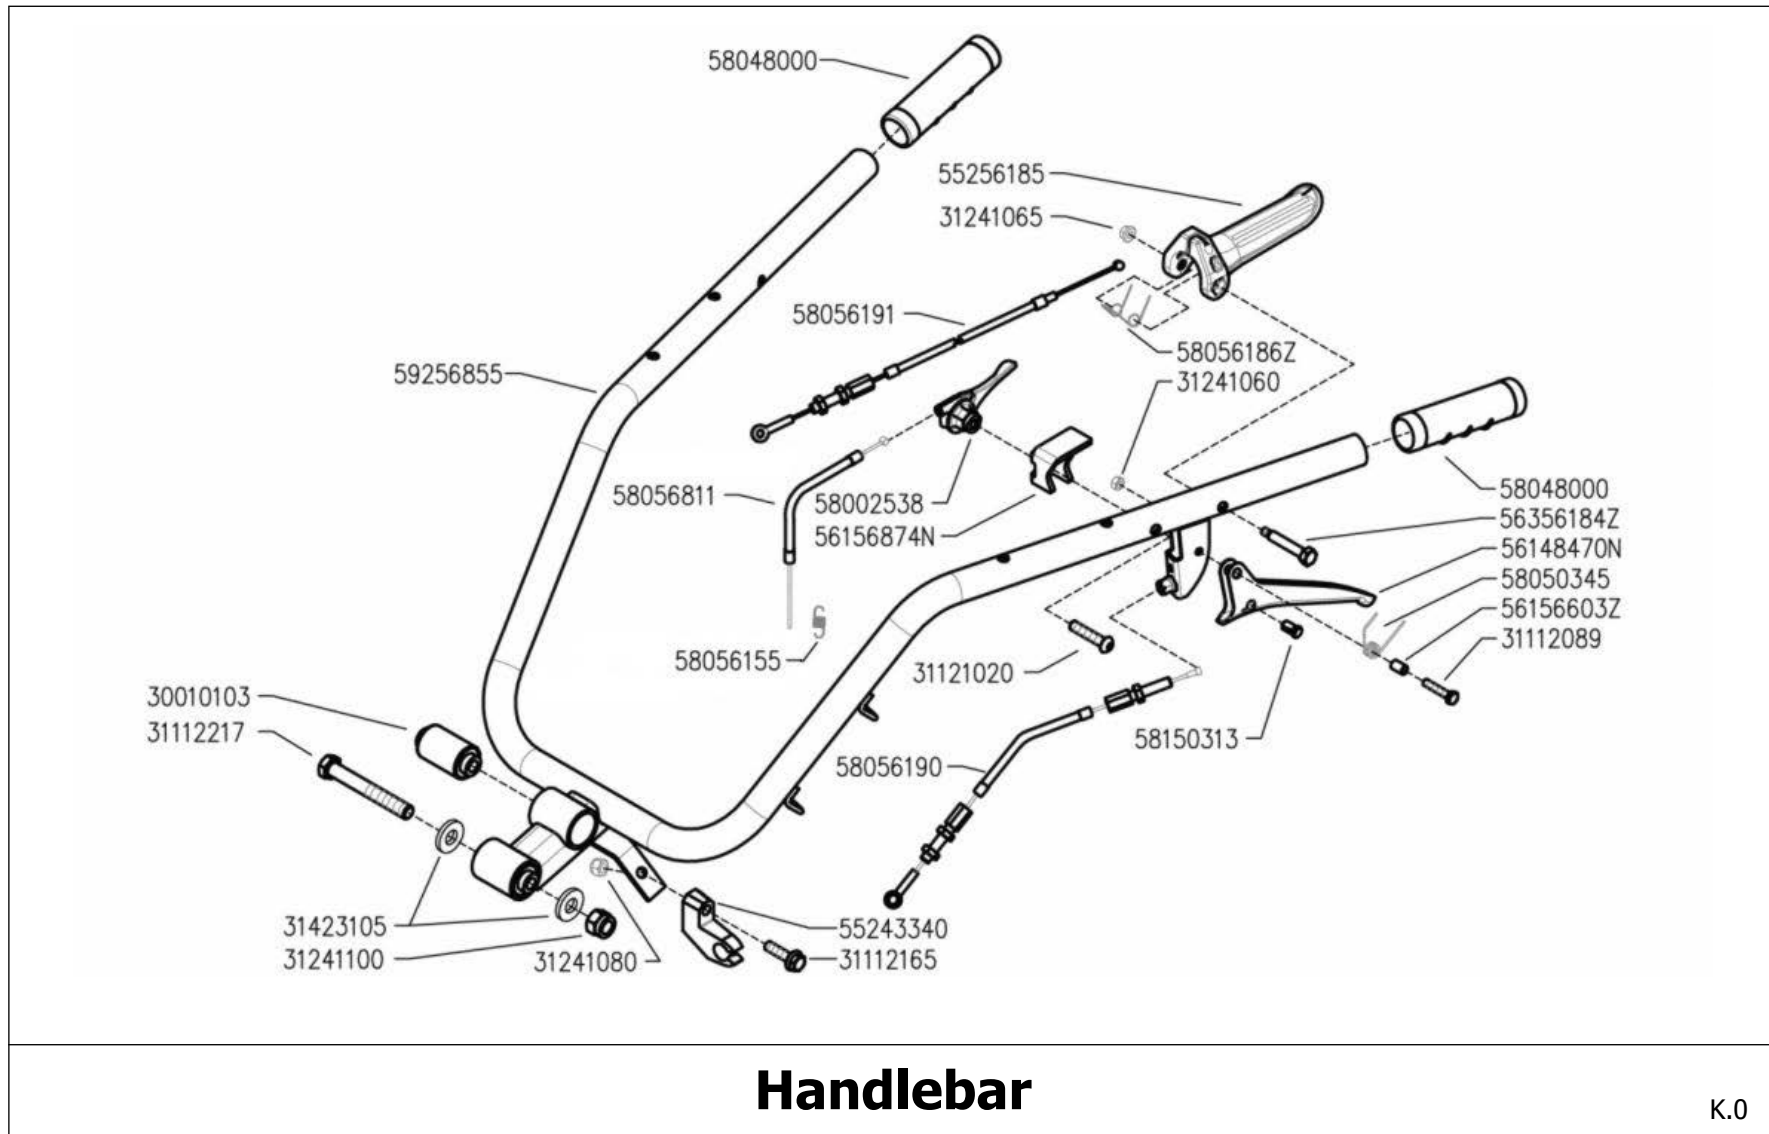

C8 ROTAVATOR

**BCS 710 Two Wheel Tractor & 52cm rotavator
with PowerSafe® Clutch**

Manufactured by BCS s.p.a.

PARTS DIAGRAMS

Tracmaster Ltd | Sovereign Centre | Victoria Road | Burgess Hill | RH15 9LR | UK

Tel: +44 (0)1444 247689 | F: +44 (0)1444 871612 | www.tracmaster.co.uk | spares@tracmaster.co.uk

C8 Rotavator (BCS 710 + 52cm rotavator)

TABLE OF CONTENTS

Page 3	PowerSafe® Filter Unit
Page 4	Gearbox
Page 5	Gears
Page 6	Wheel Axle
Page 7	Steering Column
Page 8	Handlebar
Page 9	Handlebar Controls
Page 10	Controls
Page 11	Brake
Page 12	Wheels
Page 13	Rotavator Controls
Page 14	Rotavator Tines
Page 15	Rotavator Cover
Page 16	Safety Stickers
Page 17	Machine Stickers

C8 Rotavator (BCS 710 + 52cm rotavator)

C8 Rotavator (BCS 710 + 52cm rotavator)

C8 Rotavator (BCS 710 + 52cm rotavator)

Gears

H.O

C8 Rotavator (BCS 710 + 52cm rotavator)

C8 Rotavator (BCS 710 + 52cm rotavator)

C8 Rotavator (BCS 710 + 52cm rotavator)

C8 Rotavator (BCS 710 + 52cm rotavator)

C8 Rotavator (BCS 710 + 52cm rotavator)

C8 Rotavator (BCS 710 + 52cm rotavator)

C8 Rotavator (BCS 710 + 52cm rotavator)

	A	B	C	D
4.00 - 8"	39114008	39414008	58043250	92243686 (kg.10)