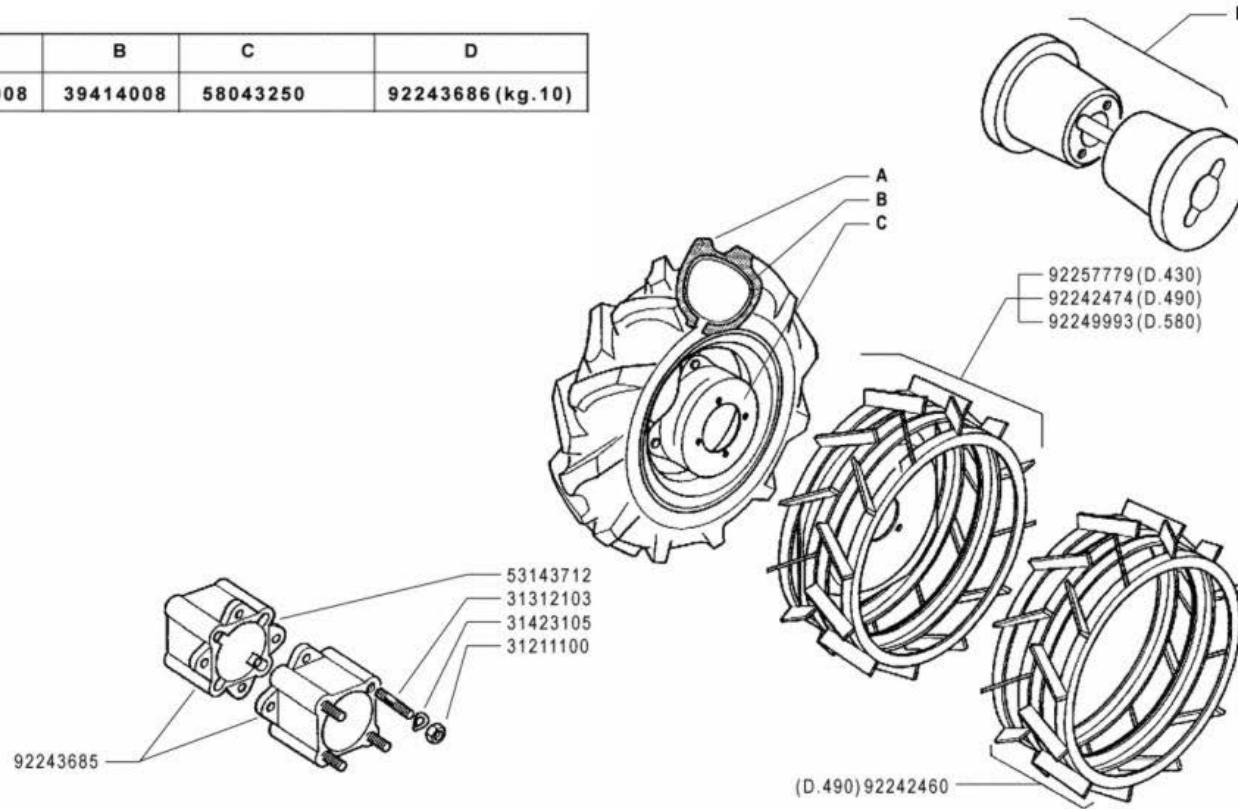

C8 Rotavator (BCS 710 + 52cm rotavator)

C8 Rotavator (BCS 710 + 52cm rotavator)

C8 Rotavator (BCS 710 + 52cm rotavator)

Gears

H.O

C8 Rotavator (BCS 710 + 52cm rotavator)

C8 Rotavator (BCS 710 + 52cm rotavator)

C8 Rotavator (BCS 710 + 52cm rotavator)

C8 Rotavator (BCS 710 + 52cm rotavator)

C8 Rotavator (BCS 710 + 52cm rotavator)

C8 Rotavator (BCS 710 + 52cm rotavator)

C8 Rotavator (BCS 710 + 52cm rotavator)

	A	B	C	D
4.00 - 8"	39114008	39414008	58043250	92243686 (kg.10)

Wheels

P.1

C8 Rotavator (BCS 710 + 52cm rotavator)

C8 Rotavator (BCS 710 + 52cm rotavator)

C8 Rotavator (BCS 710 + 52cm rotavator)

C8 Rotavator (BCS 710 + 52cm rotavator)

Safety Stickers

R.0