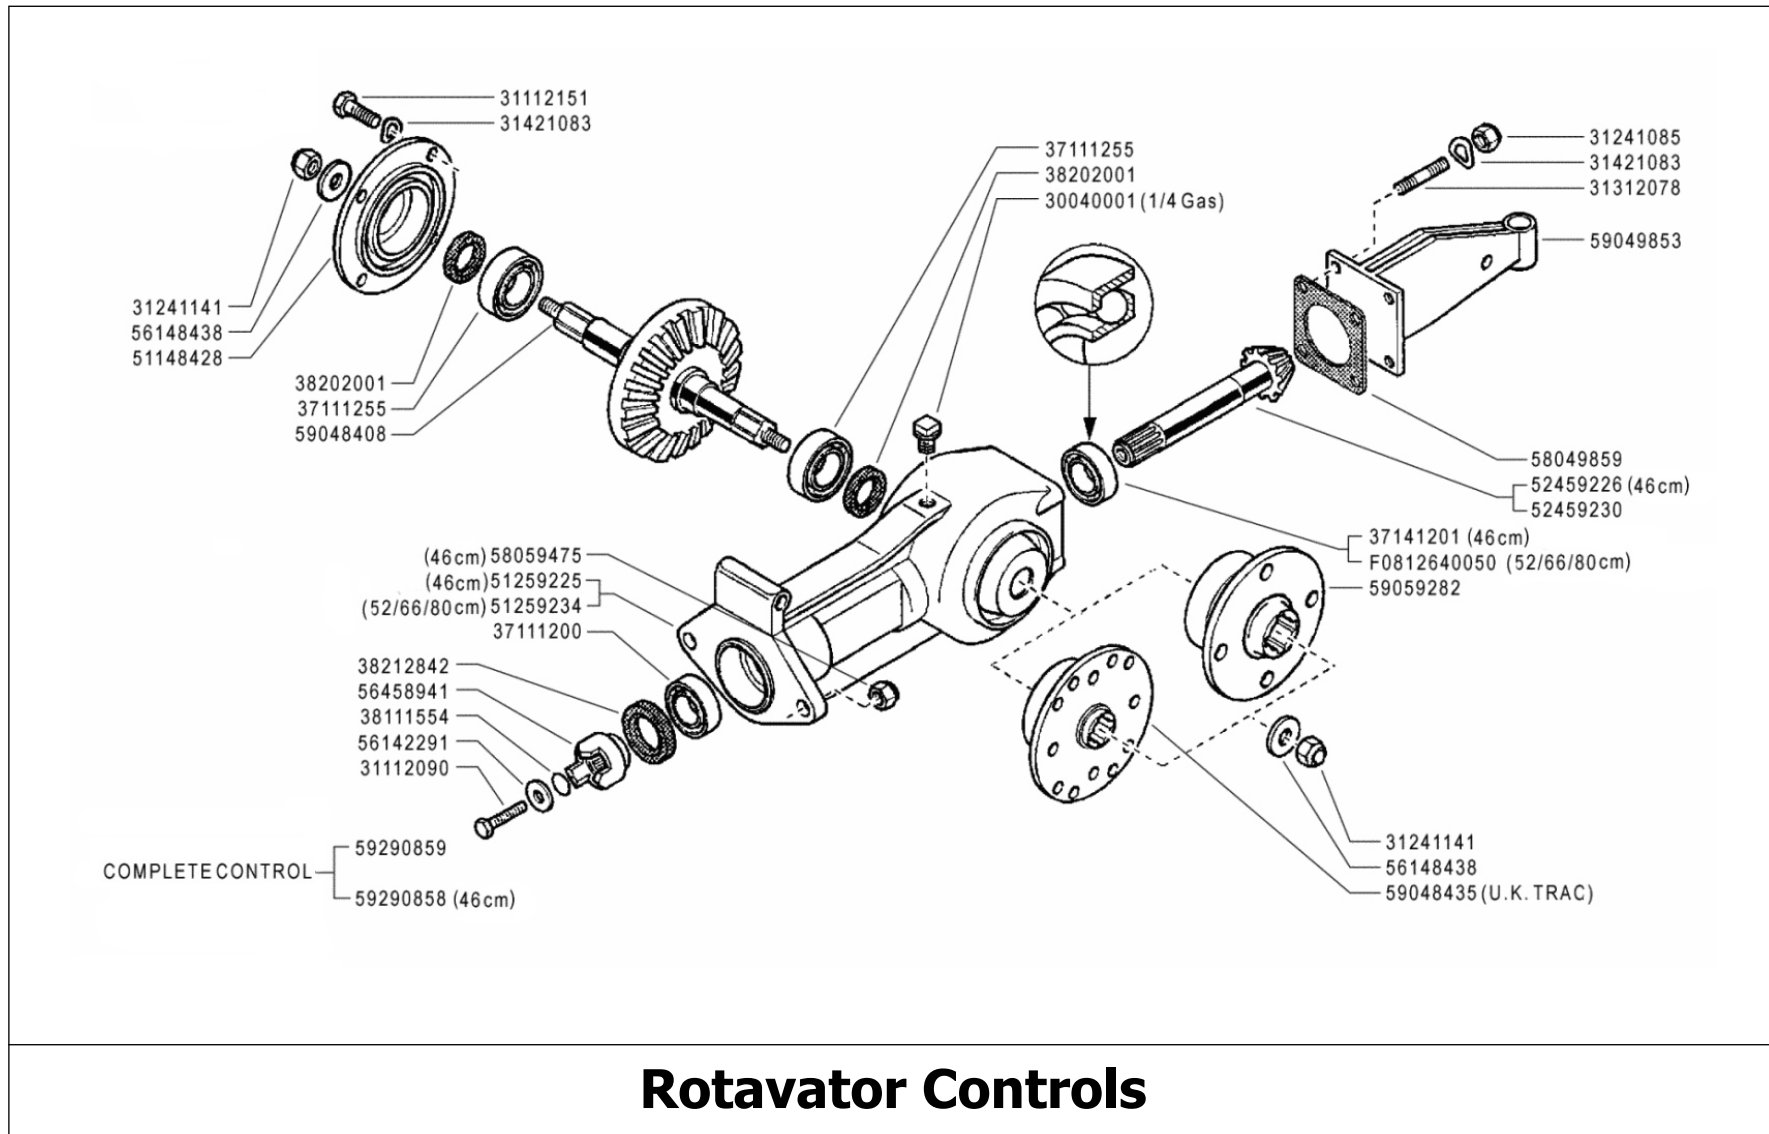

C8 Rotavator (BCS 710 + 52cm rotavator)

C8 Rotavator (BCS 710 + 52cm rotavator)

C8 Rotavator (BCS 710 + 52cm rotavator)

C8 Rotavator (BCS 710 + 52cm rotavator)

C8 Rotavator (BCS 710 + 52cm rotavator)

	A	B	C	D
4.00 - 8"	39114008	39414008	58043250	92243686 (kg.10)

Wheels

P.1

C8 Rotavator (BCS 710 + 52cm rotavator)

C8 Rotavator (BCS 710 + 52cm rotavator)

C8 Rotavator (BCS 710 + 52cm rotavator)

C8 Rotavator (BCS 710 + 52cm rotavator)

Safety Stickers

R.0

C8 Rotavator (BCS 710 + 52cm rotavator)