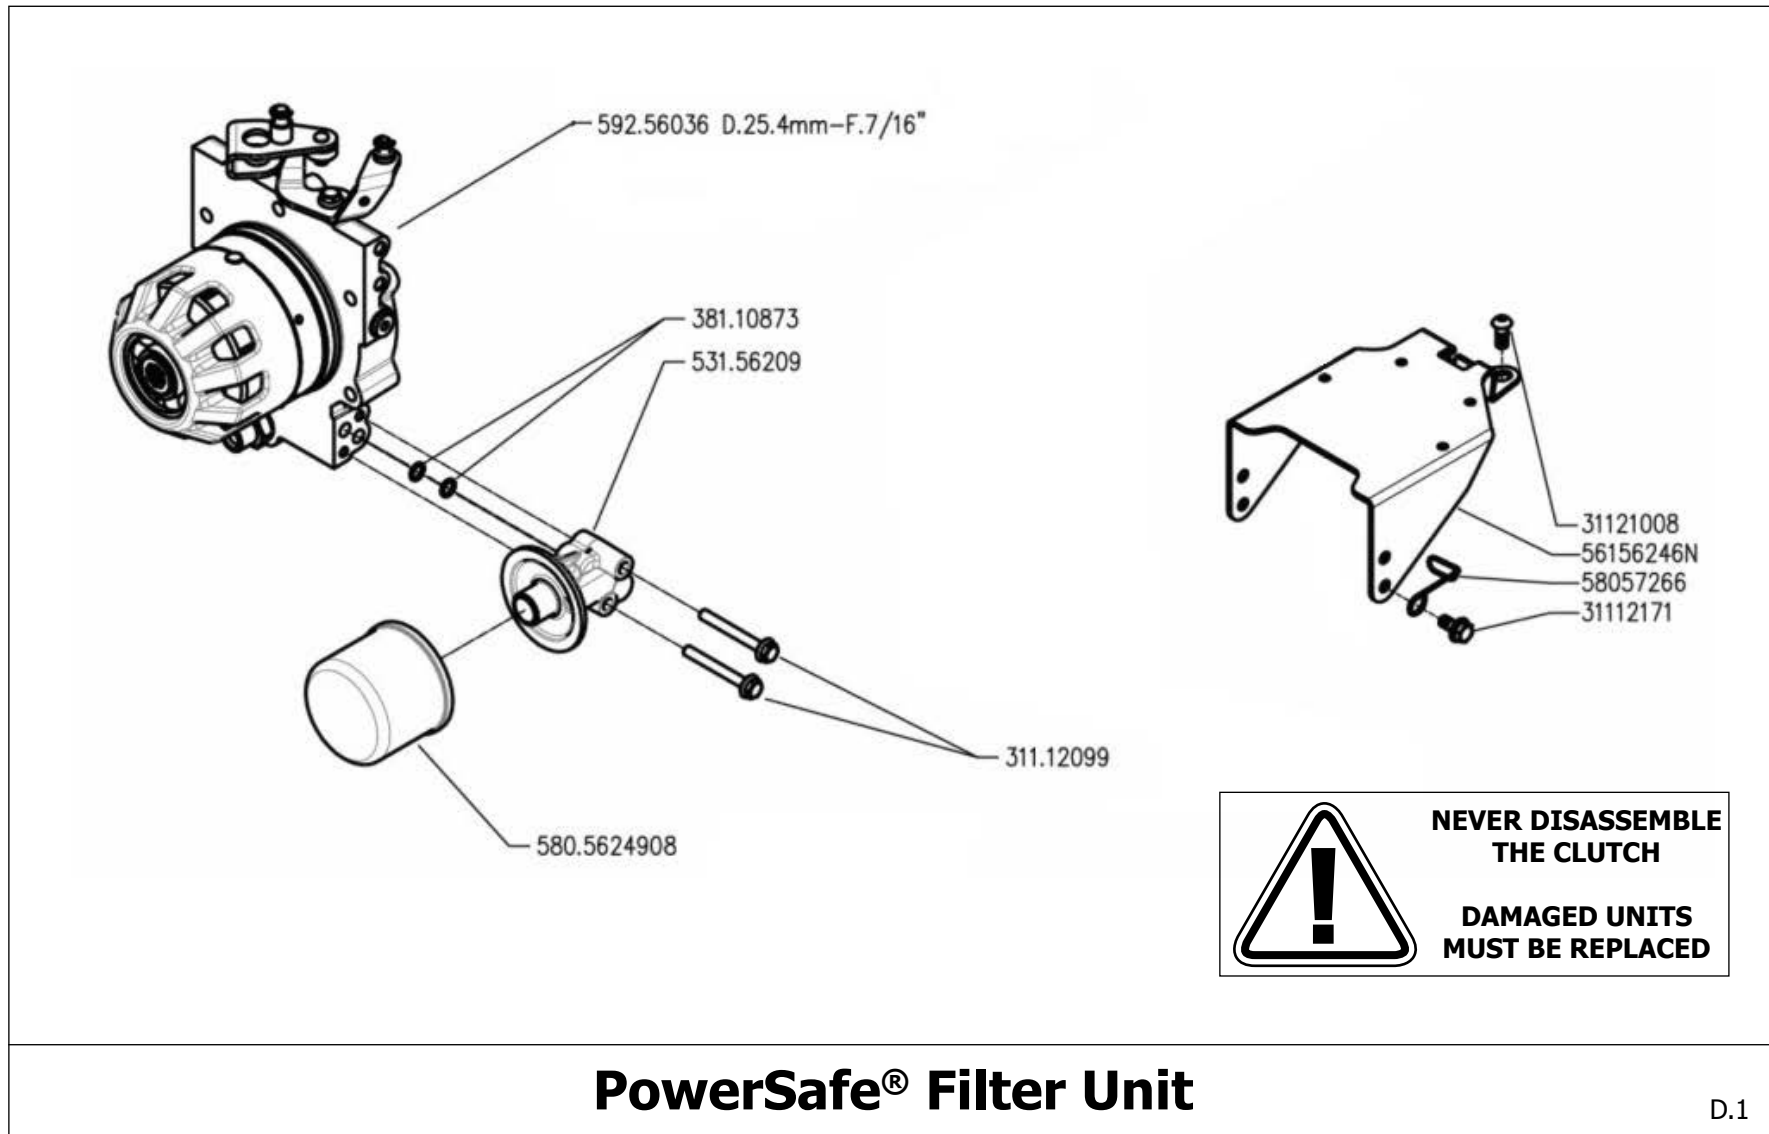

C8 Rotavator (BCS 710 + 52cm rotavator)