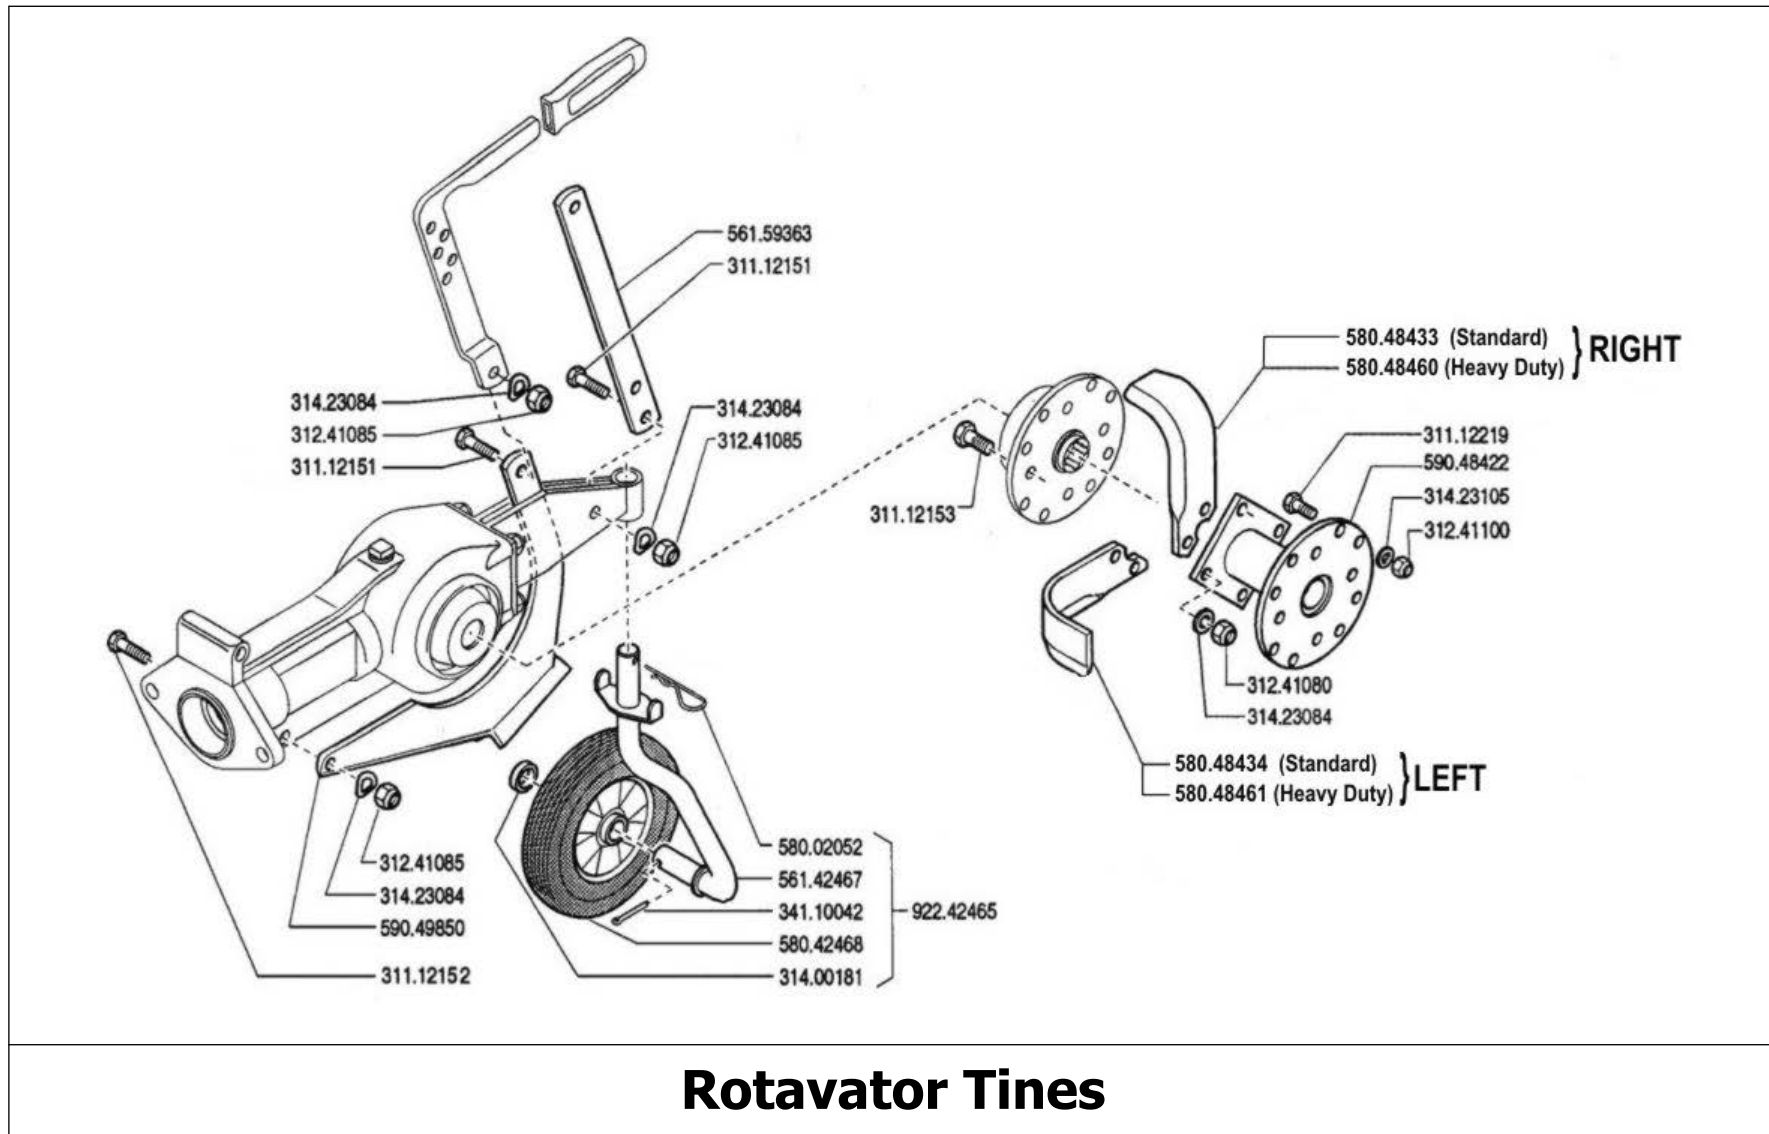

C8 Rotavator (BCS 710 + 52cm rotavator)

C8 Rotavator (BCS 710 + 52cm rotavator)

C8 Rotavator (BCS 710 + 52cm rotavator)

C8 Rotavator (BCS 710 + 52cm rotavator)

C8 Rotavator (BCS 710 + 52cm rotavator)

	A	B	C	D
4.00 - 8"	39114008	39414008	58043250	92243686 (kg.10)

Wheels

P.1

C8 Rotavator (BCS 710 + 52cm rotavator)

C8 Rotavator (BCS 710 + 52cm rotavator)

C8 Rotavator (BCS 710 + 52cm rotavator)

C8 Rotavator (BCS 710 + 52cm rotavator)

Safety Stickers

R.0

C8 Rotavator (BCS 710 + 52cm rotavator)