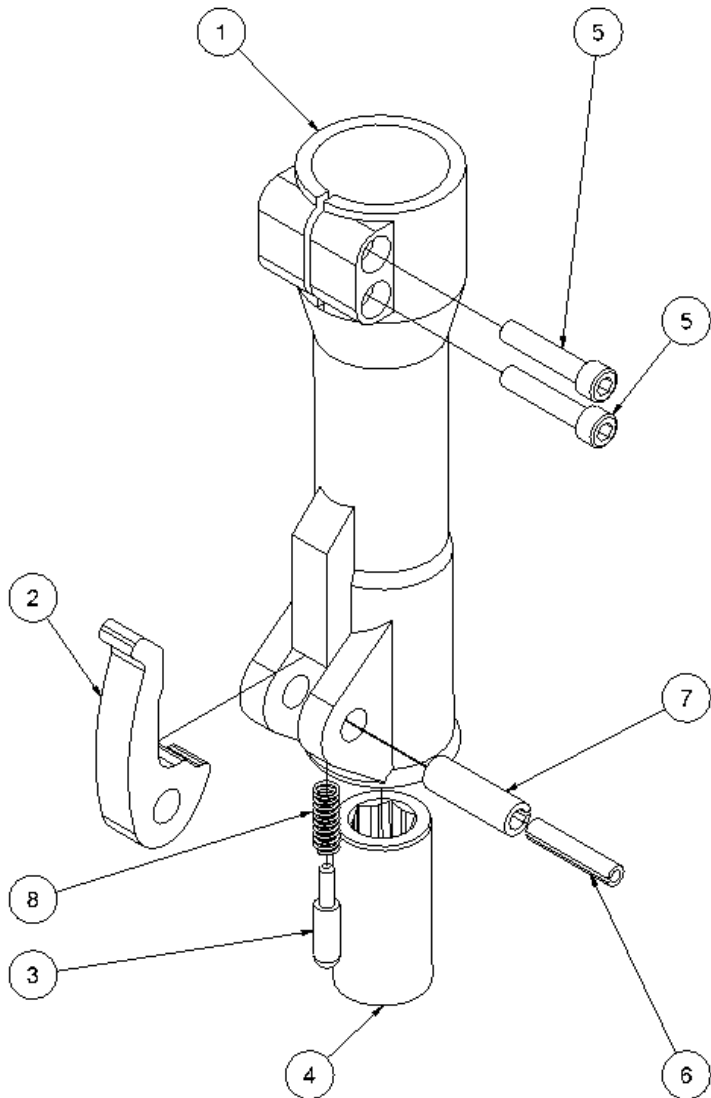

HH20 • HH23 • HH25 • HH27 spare parts list

From Serial No. 7600

Fig. 3

Pos.	Part No.	Description	Pcs.
1	8211205	Nose part Hex 25	1
1	8211207	Nose part Hex 28/32	1
2	8211220	Latch	1
3	8211221	Pin	1
4	8211217	Chisel bushing Hex 25x108	1
4	8211218	Chisel bushing Hex 32x152	1
4	8211619	Chisel bushing Hex 28x160	1
4	8211219	Chisel bushing Hex 32x160	1
5	7611238	Screw M10x50	2
6	7611239	Roll pin $\varnothing$10x50 <i>Nose part Hex 25x108</i>	1
6	7611242	Roll pin $\varnothing$10x60 <i>Nose part Hex 32x152/Hex 28x160/Hex 32x160</i>	1
7	7611240	Roll pin $\varnothing$16x50 <i>Nose part Hex 25x108</i>	1
7	7611241	Roll pin $\varnothing$16x60 <i>Nose part Hex 32x152/Hex 28x160/Hex 32x160</i>	1
8	8611222	Compression spring 2x10x38.5	1
-	1111235	Nose part complete Hex 25x108	1
-	1111236	Nose part complete Hex 32x152	1
-	1111620	Nose part complete Hex 28x160	1
-	1111237	Nose part complete Hex 32x160	1