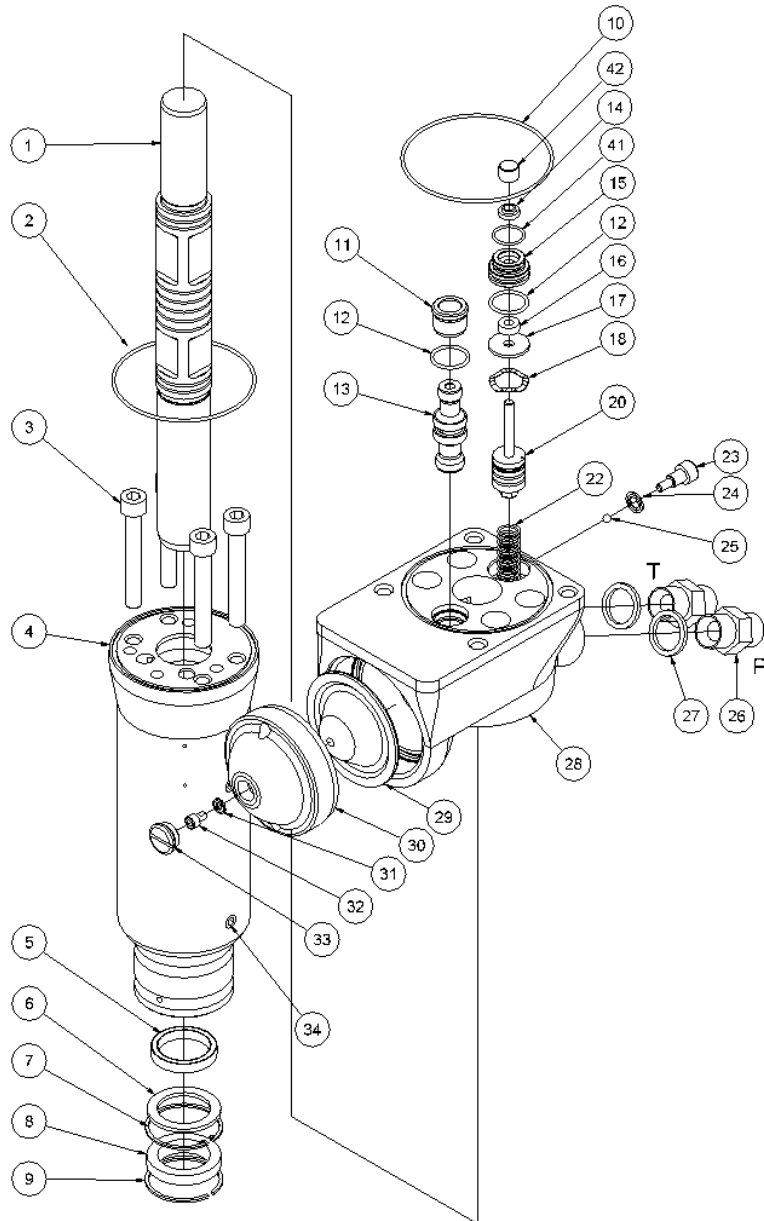

HH27 spare parts list

From Serial No. 7600

Fig. 2c

Pos.	Part No.	Description	Pcs.
-	4141358	1/2" tailhose-set 0.3 m	1
-	7401141	Q.R. coupling 1/2" BSP male	1
-	7401142	Q.R. coupling 1/2" BSP female	1
1	8212225	Striking piston 20 l.p.m.	1
1	8212224	Striking piston 30 l.p.m.	1
2	7511247	O-ring 82x2	1
3	7611244	Screw M10x70	4
4	9012222	Cylinder	1
5	7511232	Seal $\varnothing 32/\varnothing 40 \times 6$	1
6	8211223	Supporting washer $\varnothing 32.7 \times 45 \times 2.5$	1
7	7611229	Retaining ring	1
8	7511234	Rod wiper	1
9	7611230	Spring ring	1
10	7511246	O-ring 88x2	1
11	8211228	Sleeve	1
12	7511248	O-ring 20x2	2
13	8211747	Spool HH27 20 l.p.m.	1
13	8211748	Spool HH27 30 l.p.m.	1
14	7521013	Seal	1
15	8211226	Seal housing	1
16	7521014	Seal	1
17	8211251	Washer	1
18	7611252	Crinkled spring washer 23.8x17.3x0.3	1
20	9011750	Trigger piston complete	1
22	8611249	Compression spring 1.25x12.5x62.5	1
23	8611255	Screw M8 f/lock nut	1
24	7511254	Seal ring M8	1
25	7611253	Ball $\varnothing 5$ mm	1
26	7421063	Fitting 1/2"x1/2" BSP <i>Only for tail-hoses with female thread</i>	2
26	7421343	Fitting 1/2"x3/4" JIC <i>Only for tail-hoses with female thread</i>	2
27	7521072	Seal ring 1/2"	2
28	8212220	Valve housing 20 l.p.m.	1
28	8212121	Valve housing 30 l.p.m.	1
29	7711091	Diaphragm	1
30	8211216	Accumulator cover	1
31	7511268	Seal ring M5	1
32	8611269	Screw M5 f/accumulator	1
33	8211256	Plug	1
34	7621037	Pipe plug 1/8"	4
41	7511300	O-ring 17x1.5	1
42	8211227	Distance piece	1
-	9011379	Seal kit	1