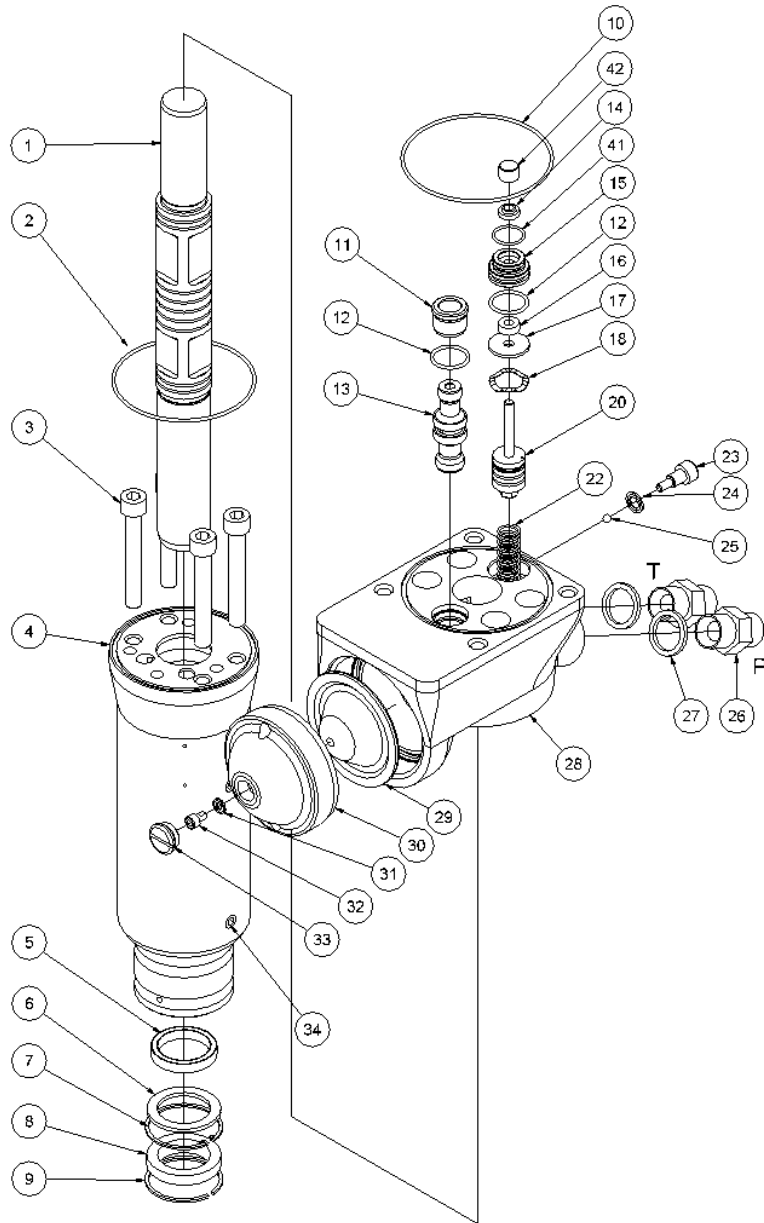

HH20 spare parts list

From Serial No. 7600

Fig. 2a

Pos.	Part No.	Description	Pcs.
-	4141358	1/2" tailhose-set 0.3 m	1
-	7401141	Q.R. coupling 1/2" BSP male	1
-	7401142	Q.R. coupling 1/2" BSP female	1
1	8212120	Striking piston	1
2	7511247	O-ring 82x2	1
3	7611244	Screw M10x70	4
4	9012129	Cylinder	1
5	7511231	Seal $\phi 28/\phi 36 \times 5.7$	1
6	8211257	Supporting washer 28.7x38x2.0	1
7	7611258	Retaining ring	1
8	7511233	Rod wiper	1
9	7611259	Spring ring	1
10	7511246	O-ring 88x2	1
11	8211228	Sleeve	1
12	7511248	O-ring 20x2	2
13	8211746	Spool HH20	1
14	7521013	Seal	1
15	8211226	Seal housing	1
16	7521014	Seal	1
17	8211251	Washer	1
18	7611252	Crinkled spring washer 23.8x17.3x0.3	1
20	9011750	Trigger piston complete	1
22	8611249	Compression spring 1.25x12.5x62.5	1
23	8611255	Screw M8 f/lock nut	1
24	7511254	Seal ring M8	1
25	7611253	Ball $\phi 5$ mm	1
26	7421063	Fitting 1/2"x1/2" BSP <i>Only for tail-hoses with female thread</i>	2
26	7421343	Fitting 1/2"x3/4" JIC <i>Only for tail-hoses with female thread</i>	2
27	7521072	Seal ring 1/2"	2
28	8212118	Valve housing	1
29	7711091	Diaphragm	1
30	8211216	Accumulator cover	1
31	7511268	Seal ring M5	1
32	8611269	Screw M5 f/accumulator	1
33	8211256	Plug	1
34	7621037	Pipe plug 1/8"	4
41	7511300	O-ring 17x1.5	1
42	8211227	Distance piece	1
-	9011378	Seal kit	1