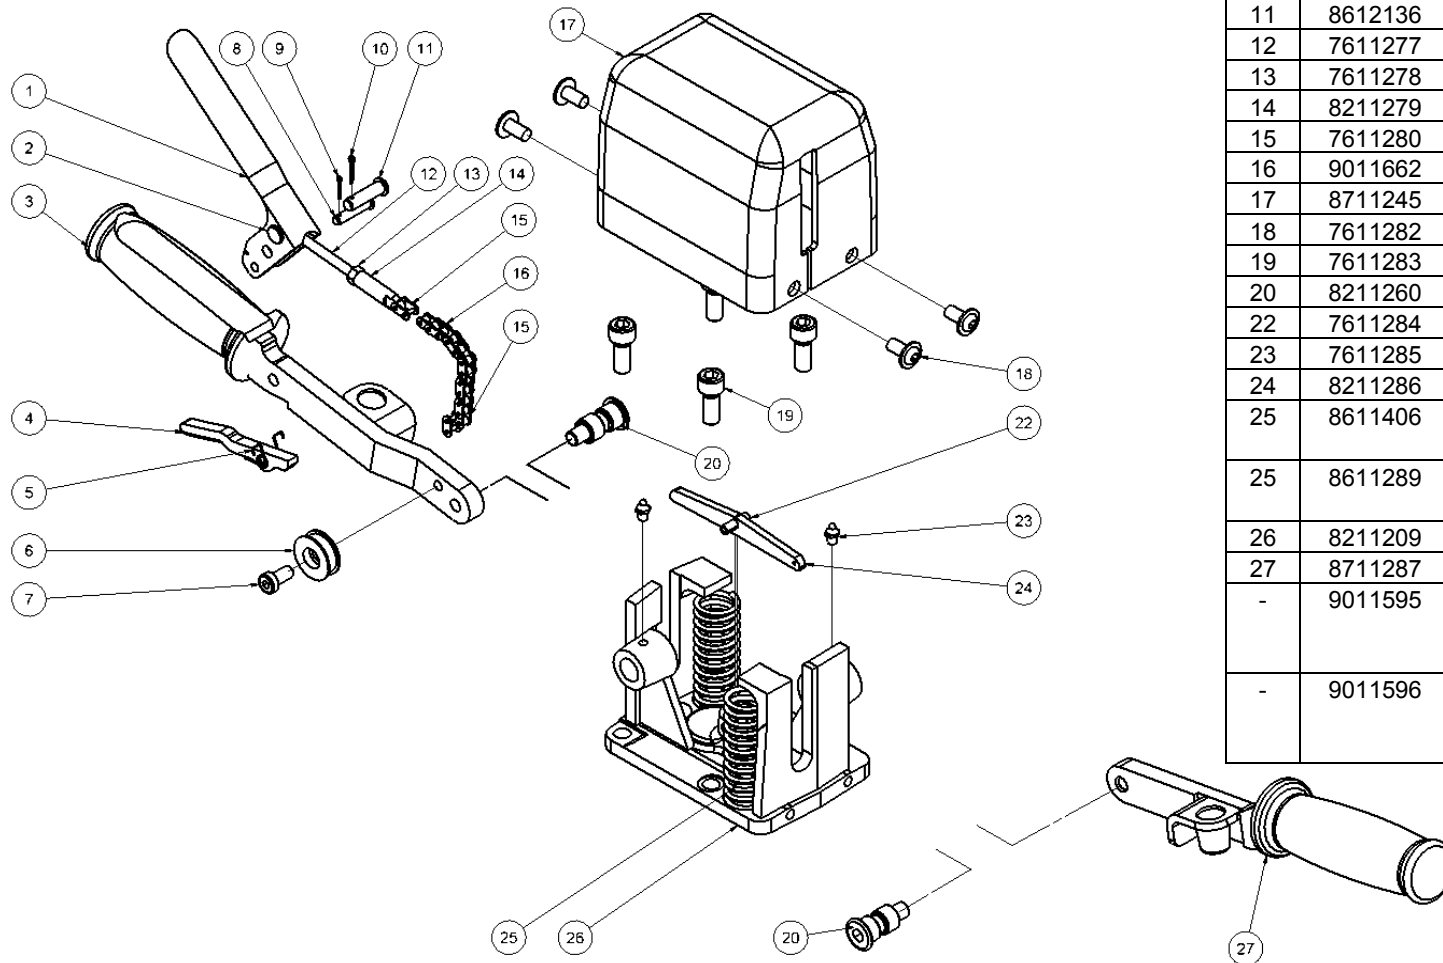

HH20 • HH23 • HH25 • HH27 spare parts list

From Serial No. 7600

Fig. 1

Pos.	Part No.	Description	Pcs.
1	8211270	Trigger lever	1
2	8211271	Cross pin	1
3	8711275	Handle (trigger side)	1
4	8211273	Safety trigger	1
5	8611291	Spring	1
6	8211276	Chain spool	1
7	7611290	Screw M8x16	1
8	8612137	Pin $\varnothing 6 \times 27$	1
9	7612139	Split pin $\varnothing 1.6 \times 10$	1
10	7612138	Split pin $\varnothing 2.0 \times 12$	1
11	8612136	Pin $\varnothing 8 \times 27$	1
12	7611277	Screw M6x80	1
13	7611278	Nut M6	1
14	8211279	Adaptor	1
15	7611280	Joint	2
16	9011662	Chain	1
17	8711245	Top cover w/logo	1
18	7611282	Screw M8x16	4
19	7611283	Screw M10x25	4
20	8211260	Shaft for handle	2
22	7611284	Roll pin 6x20	1
23	7611285	Grease nipple M6	2
24	8211286	Boom	1
25	8611406	Compression spring for HH20/23/25	2
25	8611289	Compression spring for HH27	2
26	8211209	Housing	1
27	8711287	Handle	1
-	9011595	Handle complete for HH20/23/25 Incl. all positions except 17, 18 and 19	1
-	9011596	Handle complete for HH27 Incl. all positions except 17, 18 and 19	1