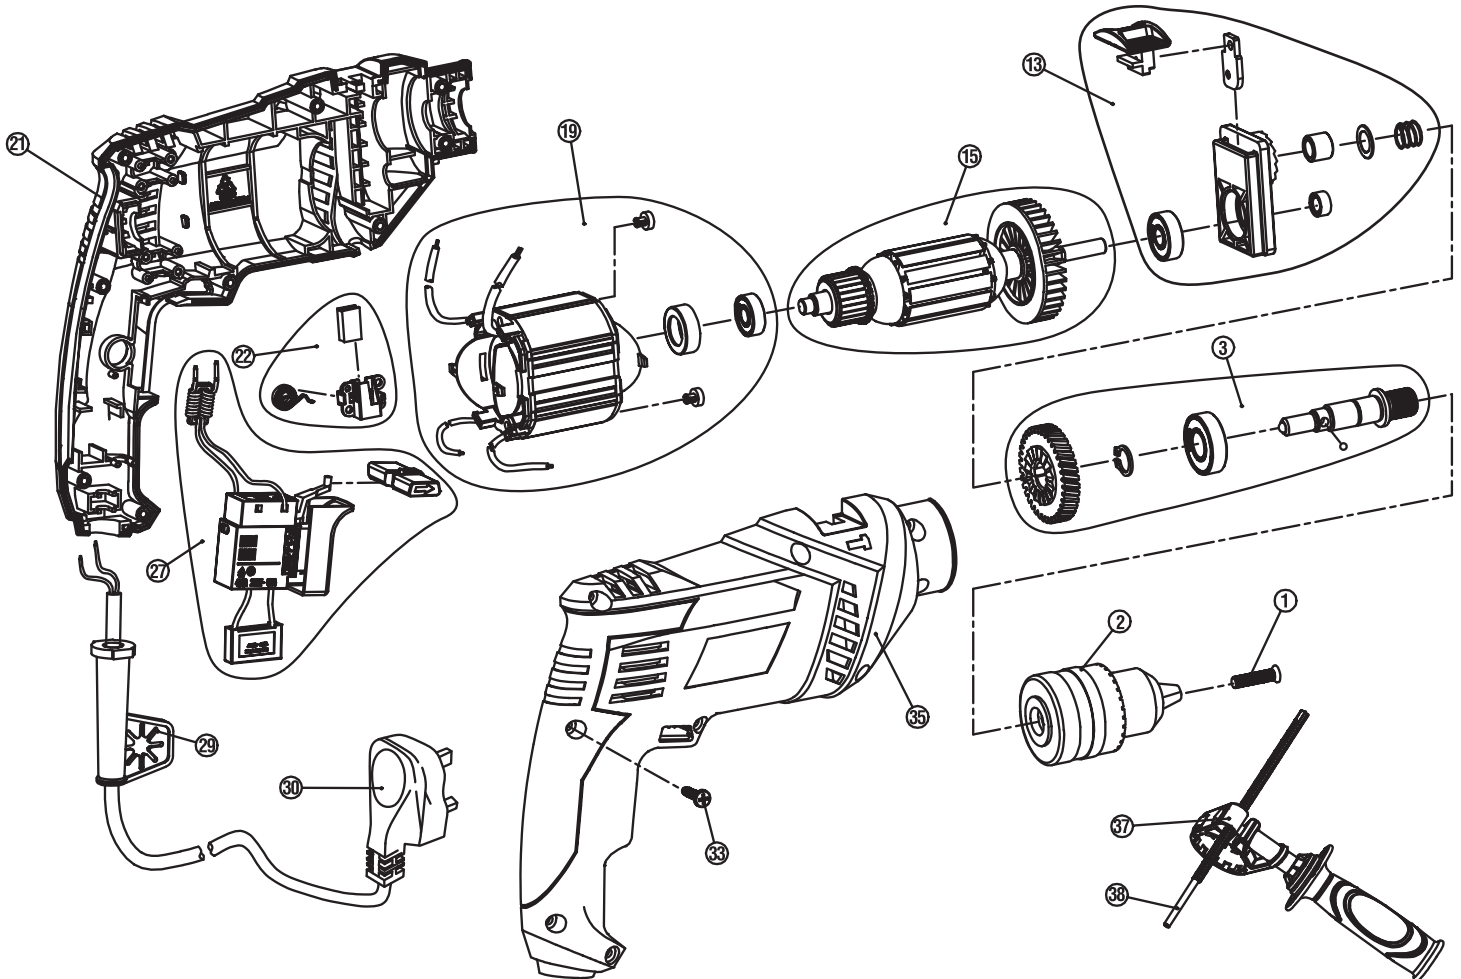

**DRAPER**®

230V 710W

# IMPACT DRILL

GB

56361 - ID710D SPARE PARTS DRAWING

KEY No.	PART No.	STOCK No.	DESCRIPTION
1	YID710D-1	97530	Left-threaded screw M*25
2	YID710D-2		Chuck
3	YID710D-3	97436	Output spindle assembly
13	YID710D-13	97437	Central support assembly
15	YID710D-15	97438	Rotor
19	YID710D-19	97439	Stator assembly
21	YID710D-21	97440	Downward Housing
22	YID710D-22	97441	Carbon brush assembly (pair)

KEY No.	PART No.	STOCK No.	DESCRIPTION
27	YID710D-27	97442	Switch FA2-4/1BEK assembly
29	YID710D-29	97527	Cable protector
30	YID710D-30	97528	Cable & plug
33	YID710D-33	97505	Self-tapping screw ST4*16 (set)
35	YID710D-35	97443	Upward housing
37	YID710D-37	97444	Auxiliary handle
38	YID710D-38	97445	Depth stop