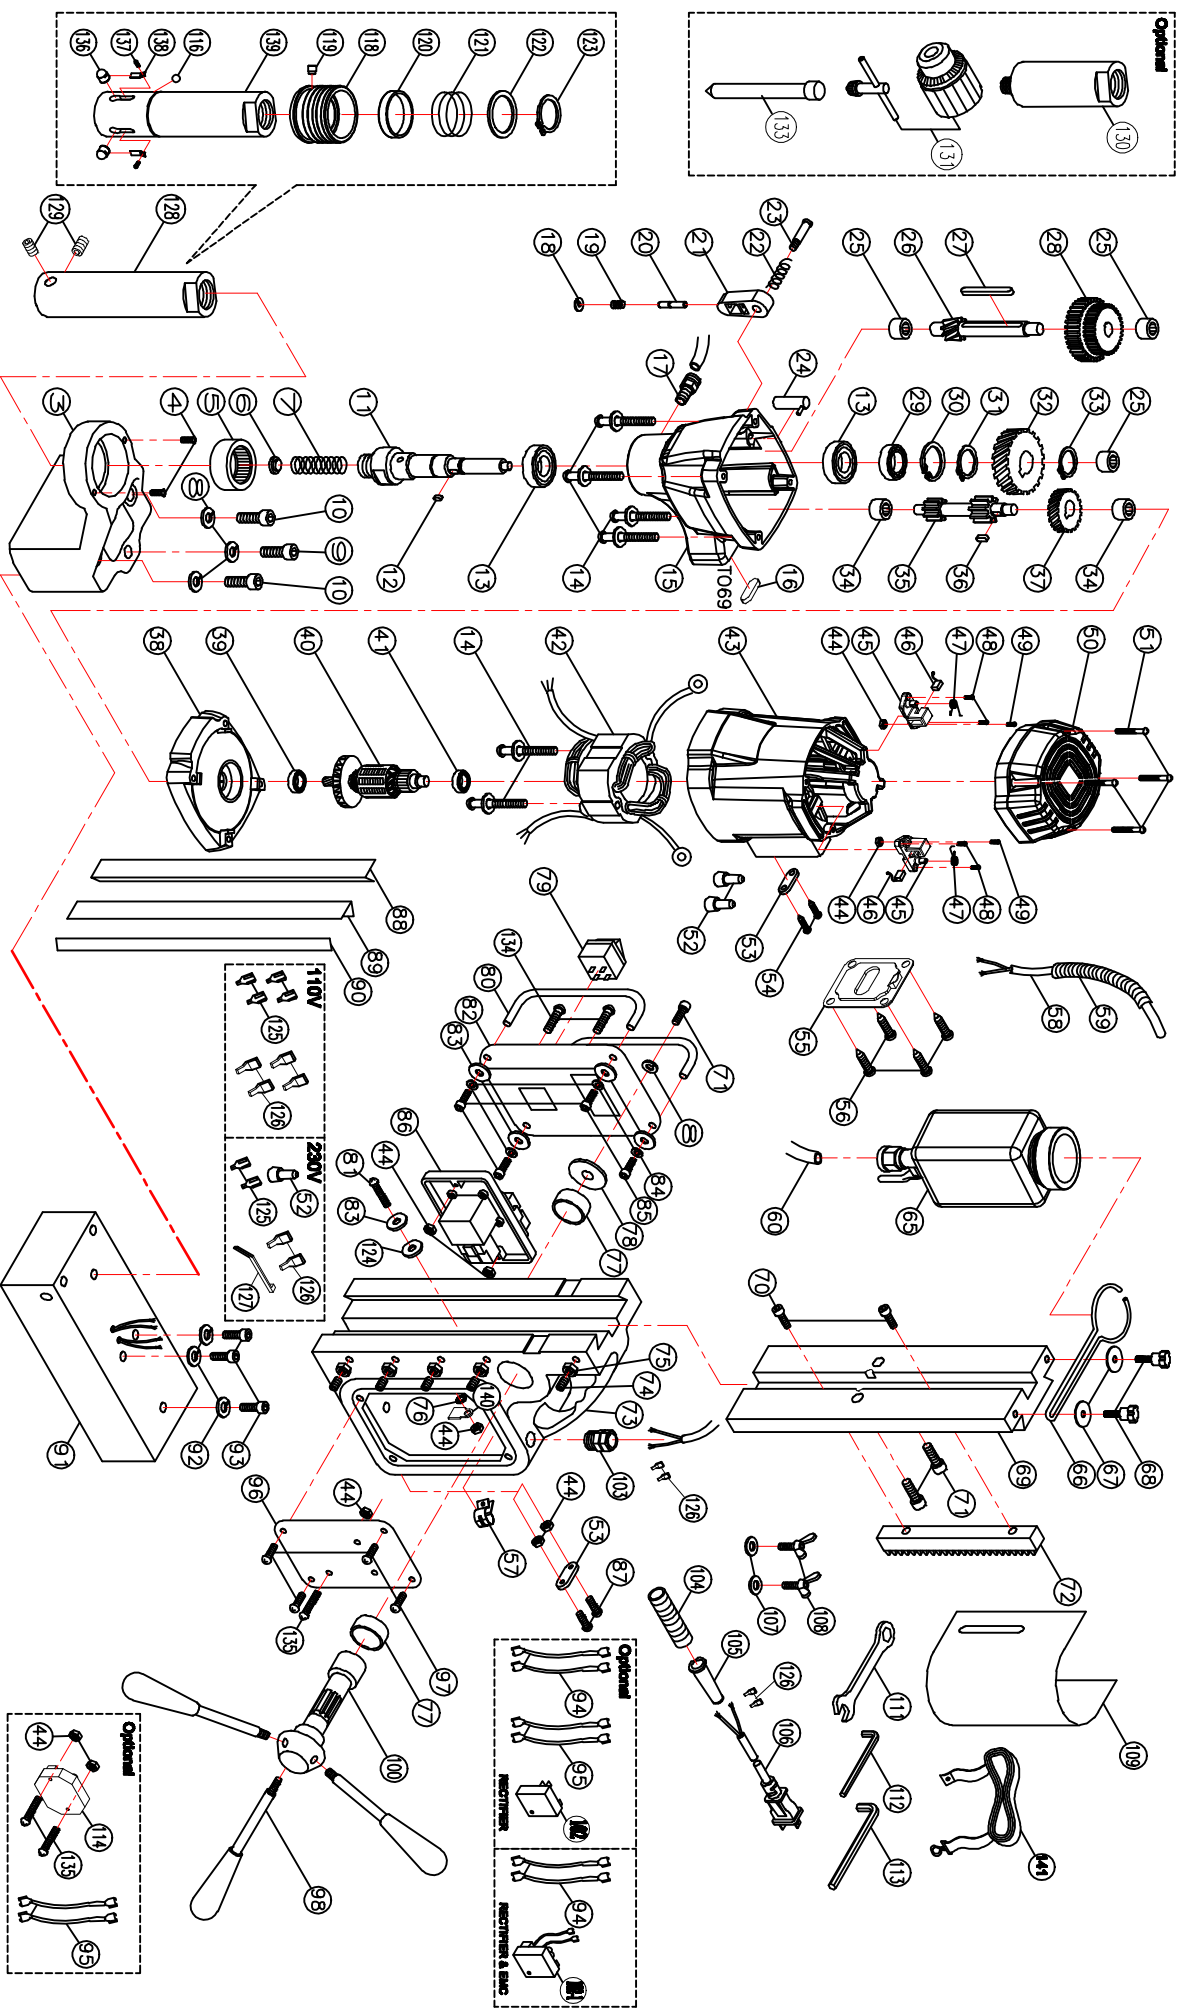

# MODEL : MD500/2 2 SPEED MAGNETIC DRILLING MACHINE

NO.1~141 Version 2.2